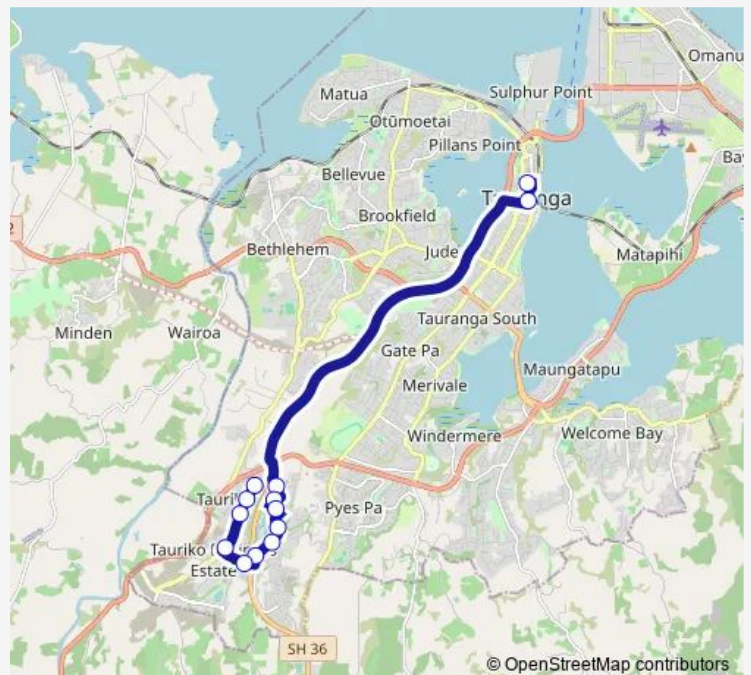

Bus 52x Tauranga Crossing - The Lakes - Tauranga City

[Go to website](#)

Direction

Tauranga City - Wharf Street (Stand D) — Tauranga Crossing

13 stops

[Open route schedule](#)

Tauranga City - Wharf Street (Stand D)

Paraone Koikoi Drive - Awataha Crescent

Taurikura Dr - Paerangi PI

Taurikura Dr - Hotuhotu St

Taurikura Dr - Whakakake St

Tauranga Crossing

Route schedule

Tauranga City - Wharf Street (Stand D) — Tauranga Crossing

Direction: Tauranga City - Wharf Street (Stand D)

Stops: 13

Trip Duration: 0 hour 21 min

Direction

Tauranga Crossing — Tauranga City - Wharf Street (Stand D)

13 stops

[Open route schedule](#)

Tauranga Crossing

Taurikura Dr - Hotuhotu St

Taurikura Dr - Whakakake St

Tauranga Crossing

Waikato University - Durham Street

Tauranga City - Wharf Street (Stand D)

Route schedule

Tauranga Crossing — Tauranga City - Wharf Street (Stand D)