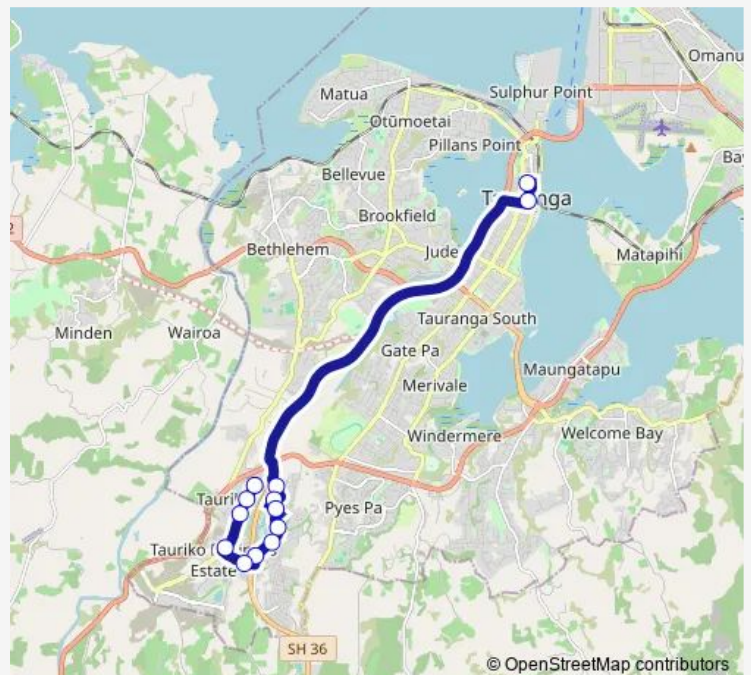

Paraone Koikoi Drive - Awataha Crescent

Taurikura Dr - Paerangi PI

Taurikura Dr - Hotuhotu St

Taurikura Dr - Whakakake St

Tauranga Crossing

Route schedule

Tauranga City - Wharf Street (Stand D) — Tauranga Crossing

Monday	07:30-18:20
Tuesday	07:30-18:20
Wednesday	07:30-18:20
Thursday	07:30-18:20
Friday	07:30-18:20
Saturday	—
Sunday	—

Route info

Direction: Tauranga City - Wharf Street (Stand D)

Stops: 13

Trip Duration: 0 hour 21 min

Direction

Tauranga Crossing — Tauranga City - Wharf Street (Stand D)

13 stops

[Open route schedule](#)

Tauranga Crossing

Lakes Boulevard - Caldera Crescent

Landing Dr - Pumice Gl

Lakeview Quay

Waikato University - Durham Street

Tauranga City - Wharf Street (Stand D)

Route schedule

Tauranga Crossing — Tauranga City - Wharf Street (Stand D)

Monday 06:50-17:46

Tuesday 06:50-17:46

Wednesday 06:50-17:46