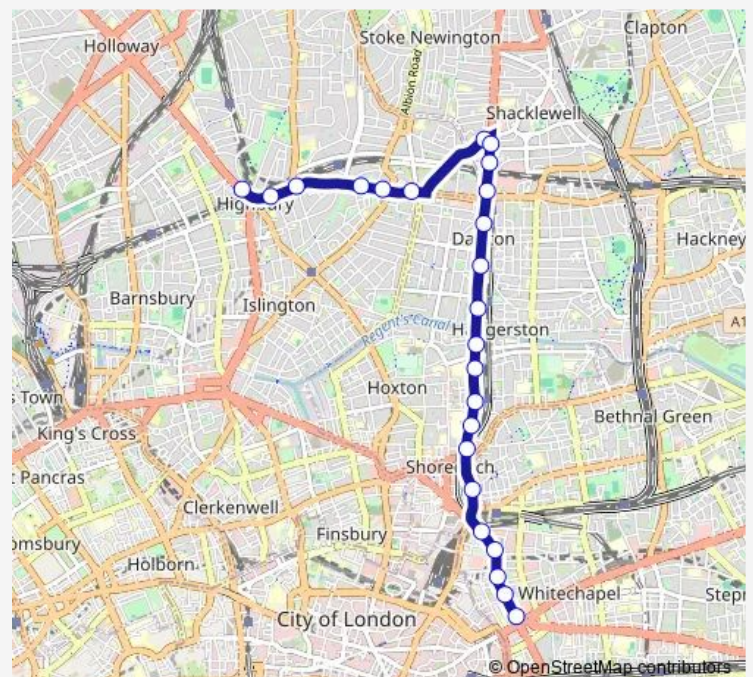

Saturday 00:00

Sunday —

Route info

Direction: Highbury & Islington Station

Stops: 24

Trip Duration: 0 hour 25 min

Cm2 — Night Rider

Brushfield Street

Lolesworth Close

Aldgate East Station

Direction

Aldgate East Station — Highbury & Islington Station

23 stops

[Open route schedule](#)

Aldgate East Station

Lolesworth Close

Brushfield Street

Shoreditch High Street Station

Elder Street

Shoreditch High St / Bethnal Green Road

Shoreditch Church

Waterson Street

Hoxton Station / Geffrye Museum

Pearson Street

Tuesday —

Wednesday —

Thursday —

Friday 00:00

Saturday 00:00

Sunday —

Route info

Direction: Aldgate East Station