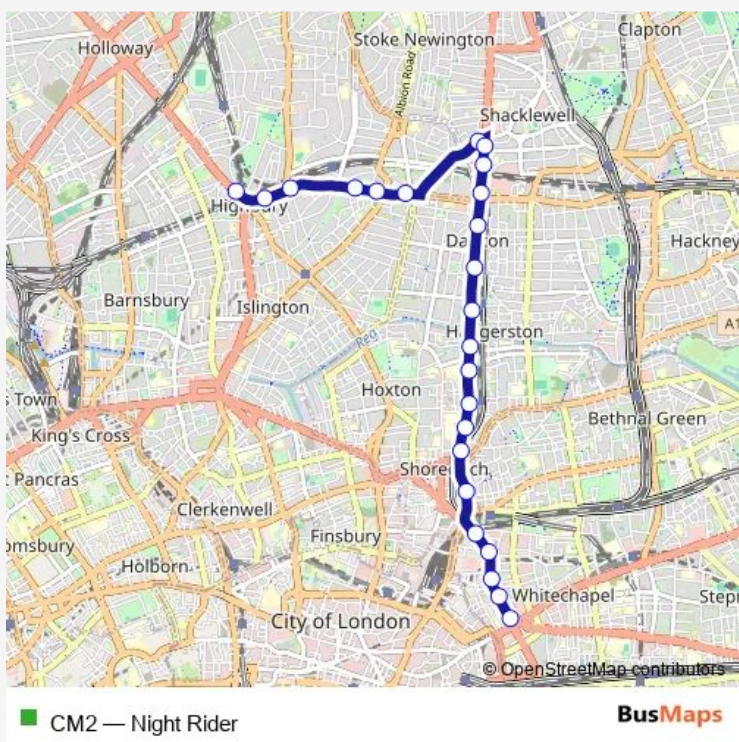

Bus CM2 Night Rider

[Go to website](#)

Direction
 Highbury & Islington Station — Aldgate East Station
 24 stops
[Open route schedule](#)

- Highbury & Islington Station
- St Paul's Road / Highbury Corner
- Highbury Grove
- Clephane Road
- Newington Green Road / Essex Road
- Mildmay Park / Southgate Road
- Crossway / Kingsland High Street
- Rio Cinema
- Dalston Kingsland Station
- Dalston Junction Station
- Kingsland Road / Forest Road
- Middleton Road
- Haggerston Station
- Laburnum Street
- St Leonard's Hospital
- Hoxton Station / Geffrye Museum
- Falkirk Street
- Shoreditch Church
- Shoreditch High Street Station
- Elder Street
- Folgate Street

Route schedule
 Highbury & Islington Station — Aldgate East Station

Monday	—
Tuesday	—
Wednesday	—
Thursday	—
Friday	00:00
Saturday	00:00
Sunday	—

Route info
 Direction: Highbury & Islington Station
 Stops: 24
 Trip Duration: 0 hour 25 min

Brushfield Street

Lolesworth Close

Aldgate East Station

Direction

Aldgate East Station — Highbury & Islington Station

23 stops

[Open route schedule](#)

Aldgate East Station

Pearson Street

St Leonard's Hospital

Laburnum Street

Haggerston Station

Middleton Road

Dalston Junction Station

Balls Pond Road / Burder Road

Southgate Road