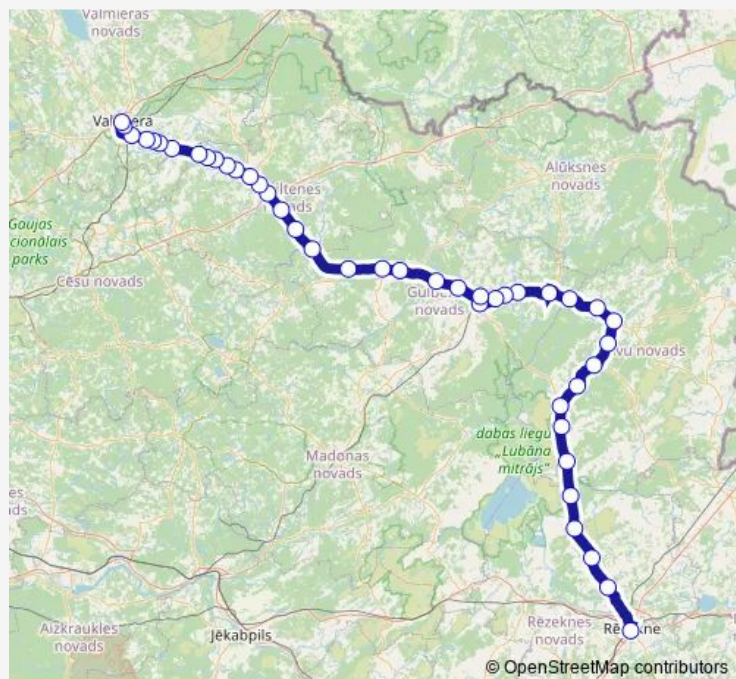

Thursday 16:20

Friday 16:20

Saturday 16:20

Sunday 16:20

Route info

Direction: Rēzeknes Ao

Stops: 43

Trip Duration: 4 hour 20 min

Wednesday 08:40

Thursday 08:40

Friday 08:40

Saturday 08:40

Sunday 08:40

Route info

Direction: Valmieras Ao

Stops: 43