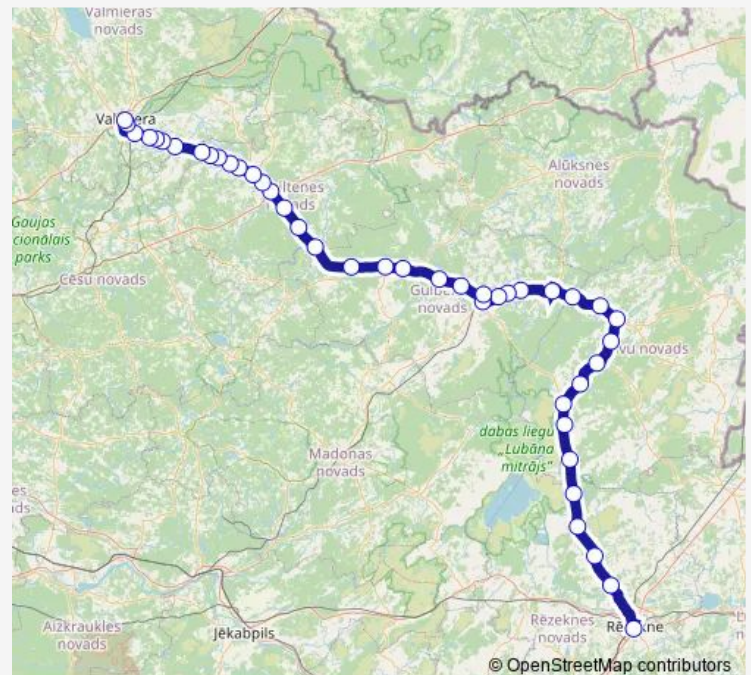

Thursday 16:20

Friday 16:20

Saturday 16:20

Sunday 16:20

Route info

Direction: Rēzeknes Ao

Stops: 43

Trip Duration: 4 hour 20 min

7840 — Rēzekne-Valmiera

Tirzas tilts

Robežkalns

Velēna

Saliņkrogs

Ūdrupe

Ķeņģi

Vārniņas

Wednesday 08:40

Thursday 08:40

Friday 08:40

Saturday 08:40

Sunday 08:40

Route info

Direction: Valmieras Ao

Stops: 43