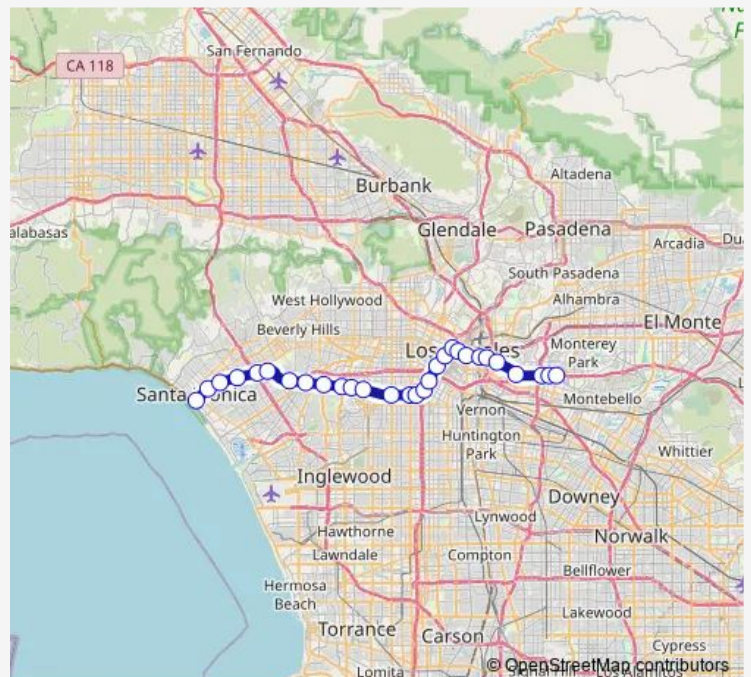

7th Street / Metro Center Station - Metro A & E Lines

Pico Station

Lattc / Ortho Institute Station

Jefferson / USC Station

Expo Park / USC Station

Expo / Vermont Station

Expo / Western Station

Expo / Crenshaw E-Line Station

Wednesday 03:52-00:17<sup>+1</sup>

Thursday 03:52-00:17<sup>+1</sup>

Friday 03:52-00:17<sup>+1</sup>

Saturday 03:52-00:17<sup>+1</sup>

Sunday 03:52-00:17<sup>+1</sup>

Route info

Direction: Atlantic Station

Stops: 29

Trip Duration: 1 hour 7 min

Metro E Line

Culver City Station

Palms Station

Westwood / Rancho Park Station

Expo / Sepulveda Station

Expo / Bundy Station

26th Street / Bergamot Station

17th Street / SMC Station

Downtown Santa Monica Station