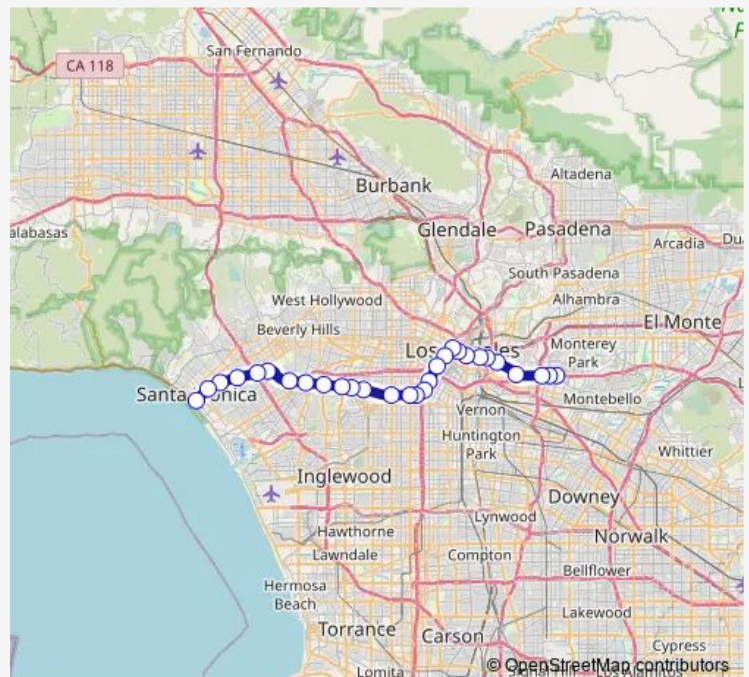

Farmdale Station

Expo / La Brea / Ethel Bradley Station

La Cienega / Jefferson Station

Route schedule

Atlantic Station — Downtown Santa Monica Station

Monday 03:52-00:18⁺¹

Tuesday 03:52-00:18⁺¹

Wednesday 03:52-00:18⁺¹

Thursday 03:52-00:18⁺¹

Friday 03:52-00:18⁺¹

Saturday 03:52-00:17⁺¹

Sunday 03:52-00:17⁺¹

Route info

Direction: Atlantic Station

Stops: 29

Trip Duration: 1 hour 7 min

Metro E Line

Culver City Station

Palms Station

Westwood / Rancho Park Station

Expo / Sepulveda Station

Expo / Bundy Station

26th Street / Bergamot Station

17th Street / SMC Station

Downtown Santa Monica Station

Direction

Downtown Santa Monica Station — Atlantic Station

29 stops

[Open route schedule](#)

Downtown Santa Monica Station

17th Street / SMC Station

26th Street / Bergamot Station