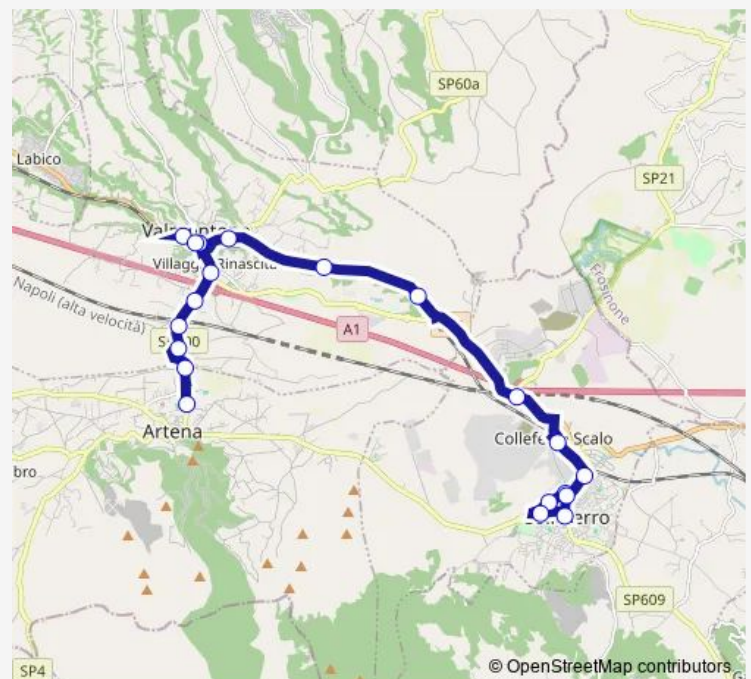

### Route schedule

Artena | Via Marconi # f13677 — Colleferro | Largo Oberdan # f4935

Monday —

Tuesday —

Wednesday —

Thursday —

Friday —

Saturday 12:45

### Route info

Direction: Artena | Via Marconi # f13677

Stops: 20

Trip Duration: 0 hour 30 min

Artena - Colleferro # Cf150d

Bus time schedules and route maps are available in an offline PDF at [busmaps.com](https://busmaps.com). Use the [busmaps.com](https://busmaps.com) website to see live bus times, train schedule or subway schedule, and step-by-step directions for all public transit in Valmontone