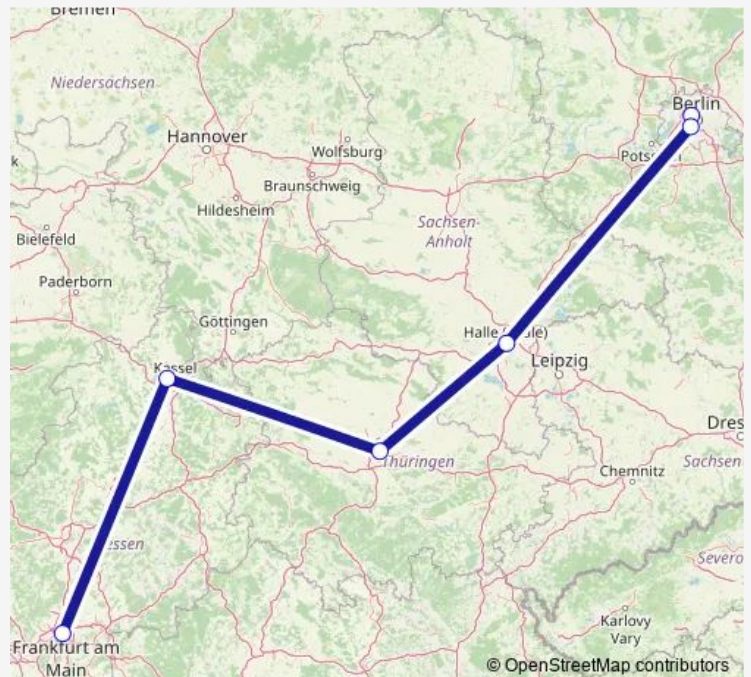

Rail ICE 1636

[Go to website](#)

Direction

Berlin Hbf (tief) — Frankfurt(Main)Hbf

6 stops

[Open route schedule](#)

Berlin Hbf (tief)

Berlin Südkreuz

Halle(Saale)Hbf

Erfurt Hbf

Kassel-Wilhelmshöhe

Frankfurt(Main)Hbf

Route schedule

Berlin Hbf (tief) — Frankfurt(Main)Hbf

Monday 07:04

Tuesday 07:04

Wednesday 07:04

Thursday 07:04

Friday 07:04

Saturday 07:04

Sunday 07:04

Route info

Direction: Berlin Hbf (tief)

Stops: 6

Trip Duration: 4 hour 36 min

ICE 1636

Direction

undefined — undefined

0 stops

[Open route schedule](#)

Route schedule

undefined — undefined