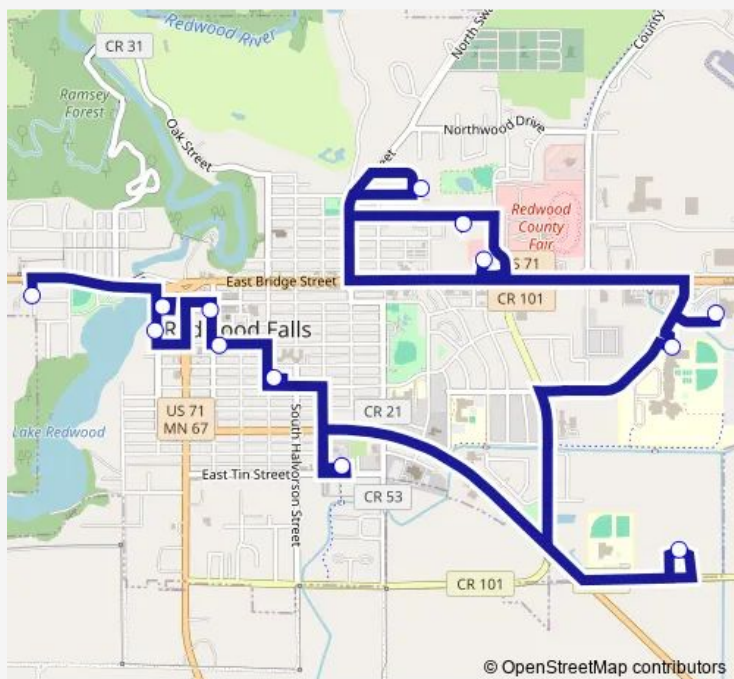

Bus Redwood Falls Green Route

[Go to website](#)

Direction

Westfalls Drive — Tersteeg's

13 stops

[Open route schedule](#)

Westfalls Drive

River Ridge

Lakeside Manor

Downtown

Post Office

Redwood Falls Public Library

Country Village Apartments

Carris Health Redwood Hospital

Redwood Area Community Center

Walmart

Northwood Apartments

Parkside Townhomes

Tersteeg's

Route schedule

Westfalls Drive — Tersteeg's

Monday	08:00-16:00
Tuesday	08:00-16:00
Wednesday	08:00-16:00
Thursday	08:00-16:00
Friday	08:00-16:00
Saturday	—
Sunday	—

Route info

Direction: Westfalls Drive

Stops: 13

Trip Duration: 0 hour 55 min

© OpenStreetMap contributors

Bus time schedules and route maps are available in an offline PDF at busmaps.com. Use the busmaps.com website to see live bus times, train schedule or subway schedule, and step-by-step directions for all public transit in