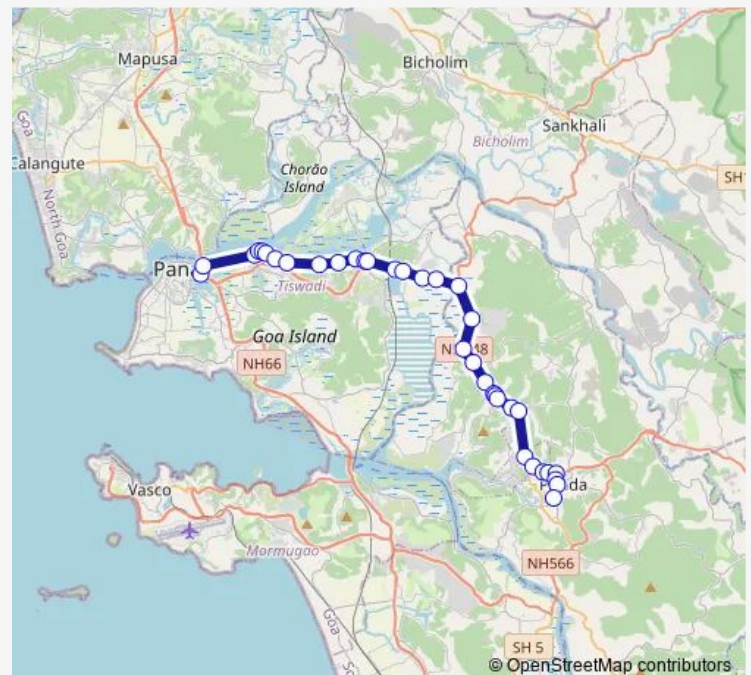

Thursday 06:20-19:50

Friday 06:20-19:50

Saturday 06:20-19:50

Sunday 06:20-19:50

Route info

Direction: Panaji KTC Bus Stand

Stops: 35

Trip Duration: 0 hour 40 min