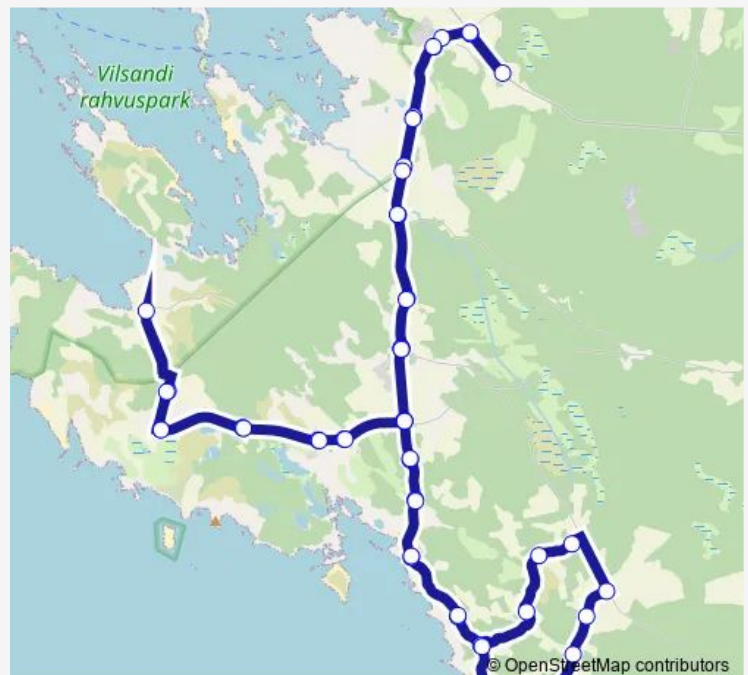

Saturday —

Sunday —

Route info

Direction: Lümanda

Stops: 51

Trip Duration: 1 hour 15 min

Lümända

Mõisaküla