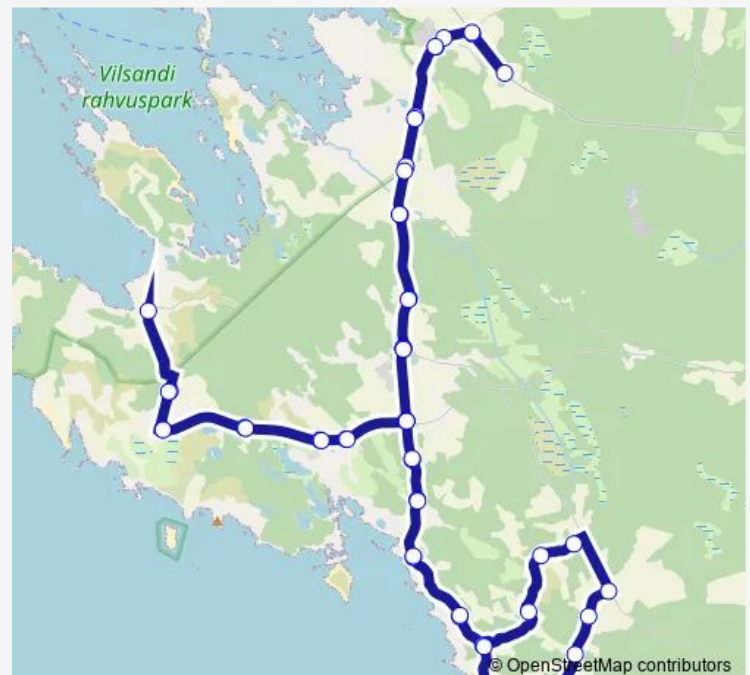

—

Sunday

—

Route info

Direction: Lümanda

Stops: 51

Trip Duration: 1 hour 15 min

Lümända