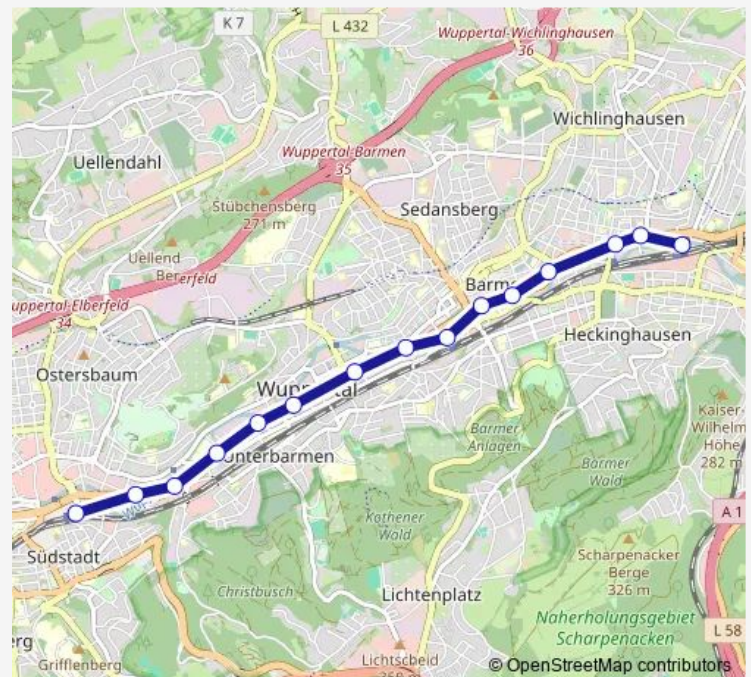

Bus E884

[Go to website](#)

Direction

Wuppertal Oberbarmen Bf — Wuppertal Hbf

15 stops

[Open route schedule](#)

Wuppertal Oberbarmen Bf

Wichlinghauser Straße

Wuppertal Wupperfeld

Wuppertal Werther Brücke

Wuppertal Concordienstr./Rath.

Wuppertal Alter Markt

Wuppertal Barmen Bf

Wuppertal Adlerbrücke

Wuppertal Loher Straße

Wuppertal Polizeipräsidium

Tuesday 03:00-04:00

Wednesday 03:00-04:00

Thursday 03:00-04:00

Friday 03:00-04:00

Saturday —

Sunday —

Route info

Direction: Wuppertal Oberbarmen Bf

Stops: 15

Trip Duration: 0 hour 18 min

■ E884

BusMaps

E884 Bus time schedules and route maps are available in an offline PDF at busmaps.com. Use the busmaps.com website to see live bus times, train schedule or subway schedule, and step-by-step directions for all public transit in Wuppertal