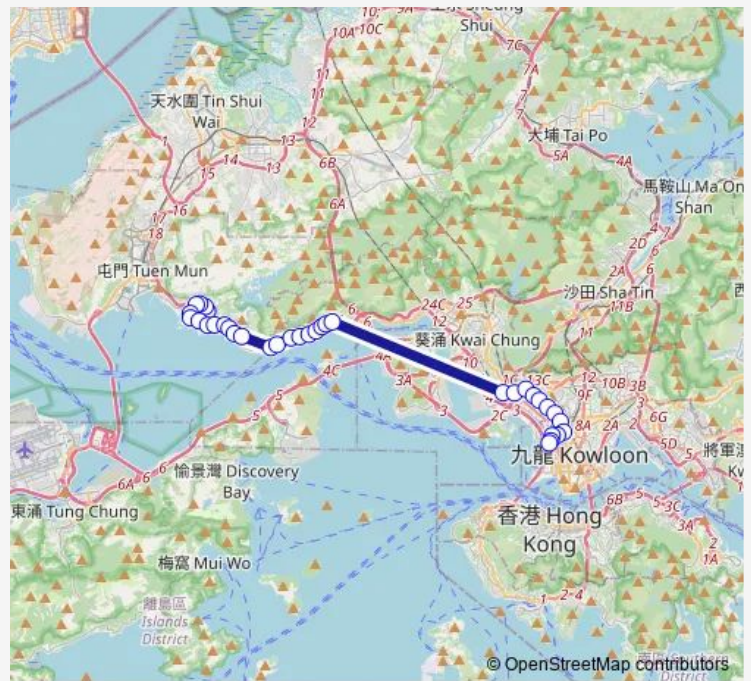

Monday	08:00
Tuesday	08:00
Wednesday	08:00
Thursday	08:00
Friday	08:00
Saturday	—
Sunday	—

Route info

Direction: [Kmb] SO Kwun Wat

Stops: 35

Trip Duration: 1 hour 21 min

■ 52P — SO Kwun WAT - Mong KOK (Park Avenue)