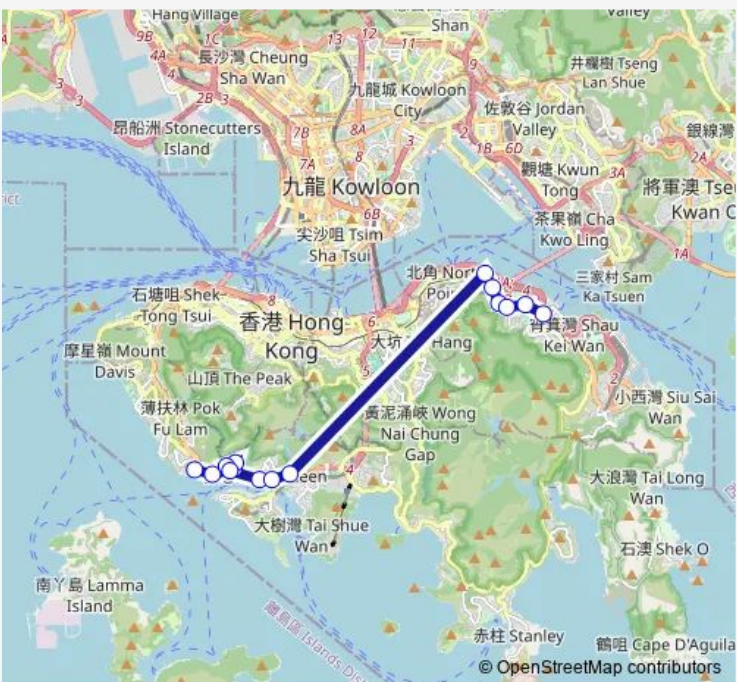

Bus 77X WAH Kwai Estate - SAI WAN HO (TAI Hong Street)

[Go to website](#)

Direction
 [Ctb] WAH Kwai Estate[[Kmb+Ctb] WAH Kwai Estate BUS Terminus/
Wah Kwai Estate — [Ctb] TAI Hong House, TAI Hong Street[[Kmb+Ctb] TAI Hong House/
Tai Hong House, TAI Hong Street

Route schedule

[Ctb] WAH Kwai Estate[[Kmb+Ctb] WAH Kwai Estate BUS Terminus/
Wah Kwai Estate — [Ctb] TAI Hong House, TAI Hong Street[[Kmb+Ctb] TAI Hong House/
Tai Hong House, TAI Hong Street

Monday	07:45-08:00
Tuesday	07:45-08:00
Wednesday	07:45-08:00
Thursday	07:45-08:00
Friday	07:45-08:00
Saturday	—
Sunday	—

Route info

Direction: [Ctb] WAH Kwai Estate[[Kmb+Ctb] WAH Kwai Estate BUS Terminus/
Wah Kwai Estate

Stops: 15

Trip Duration: 0 hour 53 min

School/
North Point Government Primary School,
King'S Road[[Kmb] North Point Government Primary
School