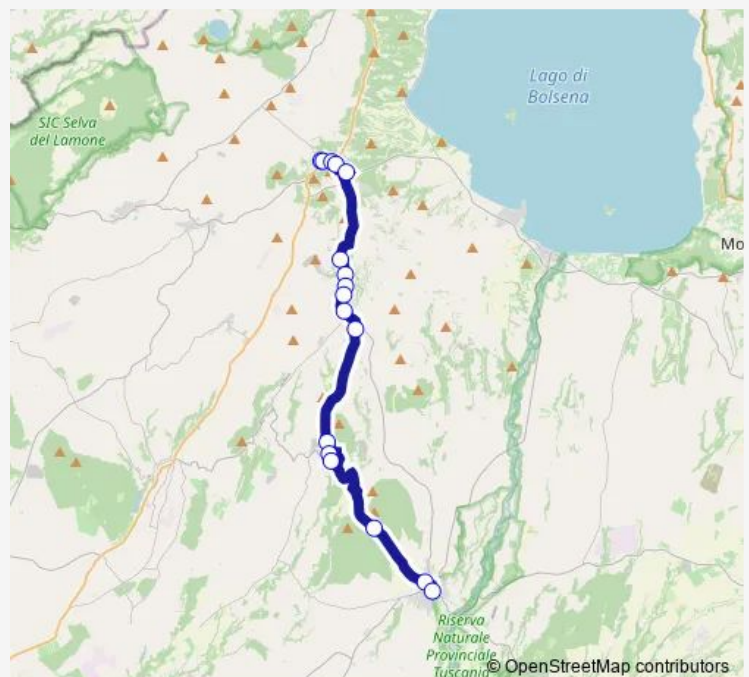

Bus Valentano - Tuscania # Va21a

[Go to website](#)

Direction

Valentano | Via Marconi Via Roma # f392 — Tuscania Rio Frecciaro # f7896

17 stops

[Open route schedule](#)

Valentano | Via Marconi Via Roma # f392

Arlena | Via R. Elena Via V. Emanuele # f507

Tuscania | Via Caninese (Cerro) # f548

Tuscania | Via Canino Via Baracca # f549

Tuscania Rio Frecciaro # f7896

Route schedule

Valentano | Via Marconi Via Roma # f392 — Tuscania Rio Frecciaro # f7896

Monday 10:15-16:25

Tuesday 10:15-16:25

Wednesday 10:15-16:25

Thursday 10:15-16:25

Friday 10:15-16:25

Saturday 10:15-16:20

Sunday —

Route info

Direction: Valentano | Via Marconi Via Roma # f392

Stops: 17

Trip Duration: 0 hour 35 min

Valentano - Tuscania # Va21a

Bus time schedules and route maps are available in an offline PDF at busmaps.com. Use the busmaps.com website to see live bus times, train schedule or subway schedule, and step-by-step directions for all public transit in Piansano