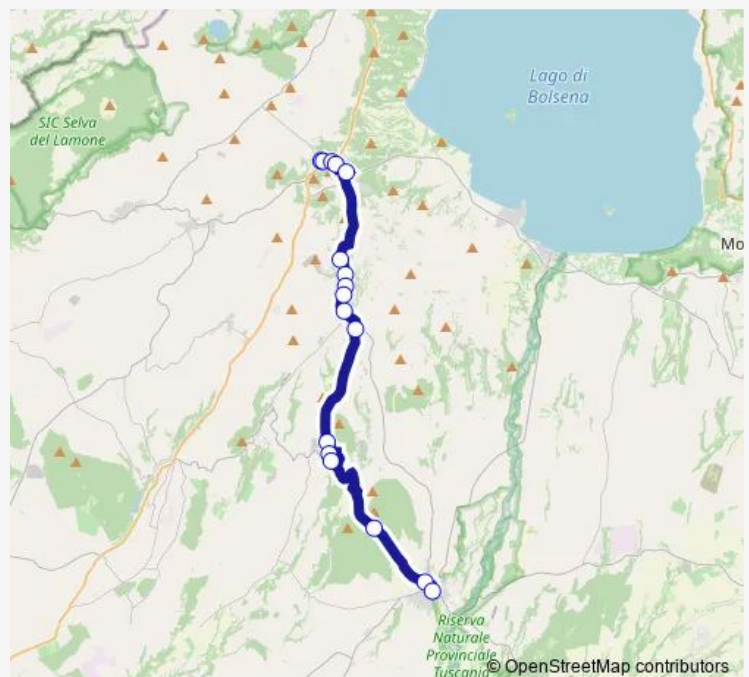

Bus Valentano - Tuscania # Va21a

[Go to website](#)

Direction

Valentano | Via Marconi Via Roma # f392 — Tuscania Rio Frecciaro # f7896

17 stops

[Open route schedule](#)

Valentano | Via Marconi Via Roma # f392

Arlena | Via R. Elena Via V. Emanuele # f507

Tuscania | Via Caninese (Cerro) # f548

Tuscania | Via Canino Via Baracca # f549

Tuscania Rio Frecciaro # f7896

Route schedule

Valentano | Via Marconi Via Roma # f392 — Tuscania Rio Frecciaro # f7896

Monday 10:15-16:25

Tuesday 10:15-16:25

Wednesday 10:15-16:25

Thursday 10:15-16:25

Friday 10:15-16:25

Saturday 10:15-16:20

Sunday —

Route info

Direction: Valentano | Via Marconi Via Roma # f392

Stops: 17

Trip Duration: 0 hour 35 min

Bus time schedules and route maps are available in an offline PDF at busmaps.com. Use the busmaps.com website to see live bus times, train schedule or subway schedule, and step-by-step directions for all public transit in Piansano