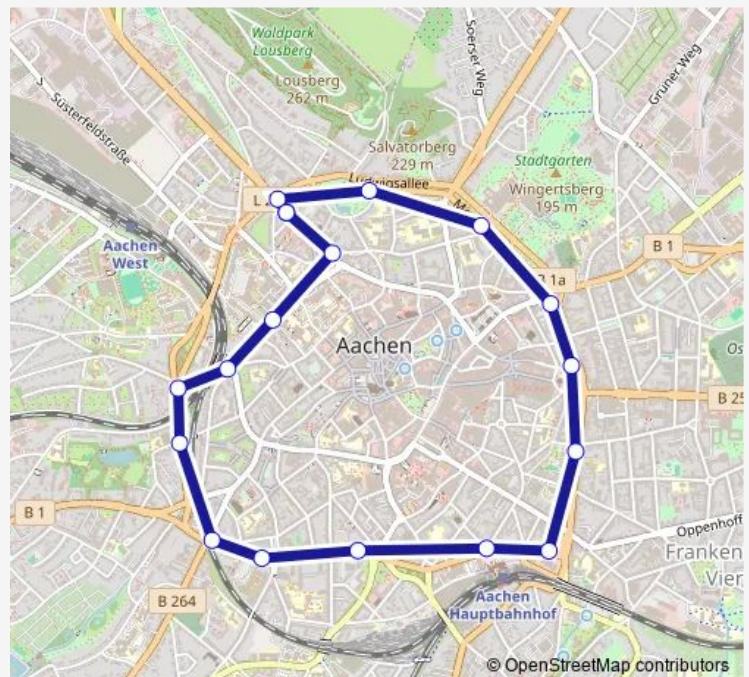

Aachen, Hansemannplatz

Aachen, Kaiserplatz

Aachen, Augustastraße (Suermond-Ludwig-Museum)

Aachen, Normaluhr

Aachen, Hauptbahnhof (Bus)

Aachen, Misereor

Aachen, Luisenhospital

Aachen, Schanz (Jakobstraße)

Aachen, Lochnerstraße

Aachen, Turmstraße

Aachen, Königstraße

Aachen, Technische Hochschule

Aachen, Driescher Gässchen (Rwth Aachen)

Aachen, Ponttor

Route schedule

Aachen, Ponttor — Aachen, Ponttor

Monday 06:44-18:44

Tuesday 06:44-18:44

Wednesday 06:44-18:44

Thursday 06:44-18:44

Friday 06:44-18:44

Saturday 11:44-18:44

Sunday —

Route info

Direction: Aachen, Ponttor

Stops: 18

Trip Duration: 0 hour 26 min

13b Metro time schedules and route maps are available in an offline PDF at busmaps.com. Use the busmaps.com website to see live bus times, train schedule or subway schedule, and step-by-step directions for all public transit in Aachen