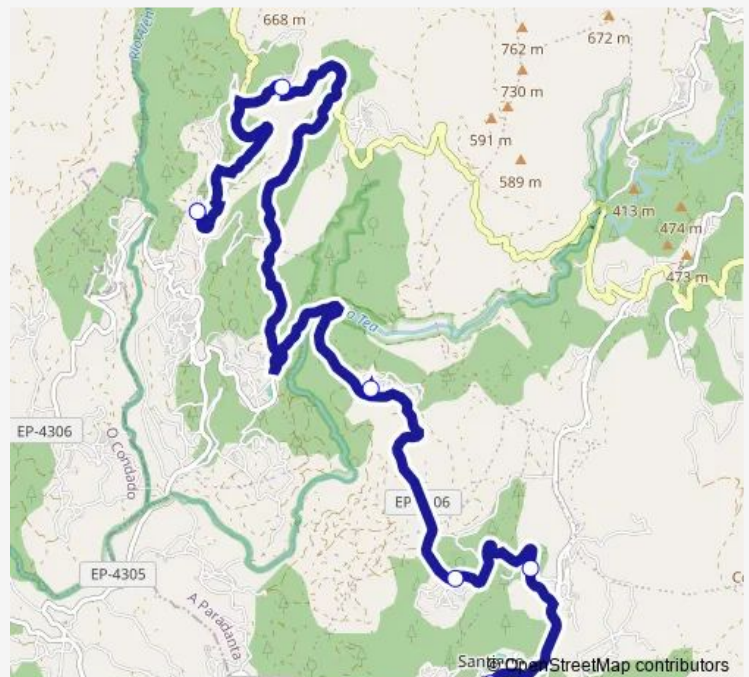

Thursday 09:20

Friday 09:20

Saturday —

Sunday —

Route info

Direction: Peneda-Xeiselos

Stops: 6

Trip Duration: 0 hour 35 min

■ Xg668004 — Ceip Antonio Blanco - Peneda-Xeiselos

BusMaps

Direction

Ceip Antonio Blanco Rodrí — Peneda-Xeiselos

6 stops

[Open route schedule](#)

Ceip Antonio Blanco Rodrí

OS Piñeiros

Pazos

Lourido

Piñeiro-Areas

Peneda-Xeiselos

Route schedule

Ceip Antonio Blanco Rodrí — Peneda-Xeiselos

Monday	16:05
Tuesday	16:05
Wednesday	16:05
Thursday	16:05
Friday	16:05
Saturday	—
Sunday	—

Route info

Direction: Ceip Antonio Blanco Rodrí

Stops: 6

Trip Duration: 0 hour 35 min

Xg668004 Bus time schedules and route maps are available in an offline PDF at busmaps.com. Use the busmaps.com website to see live bus times, train schedule or subway schedule, and step-by-step directions for all public transit in Covelo