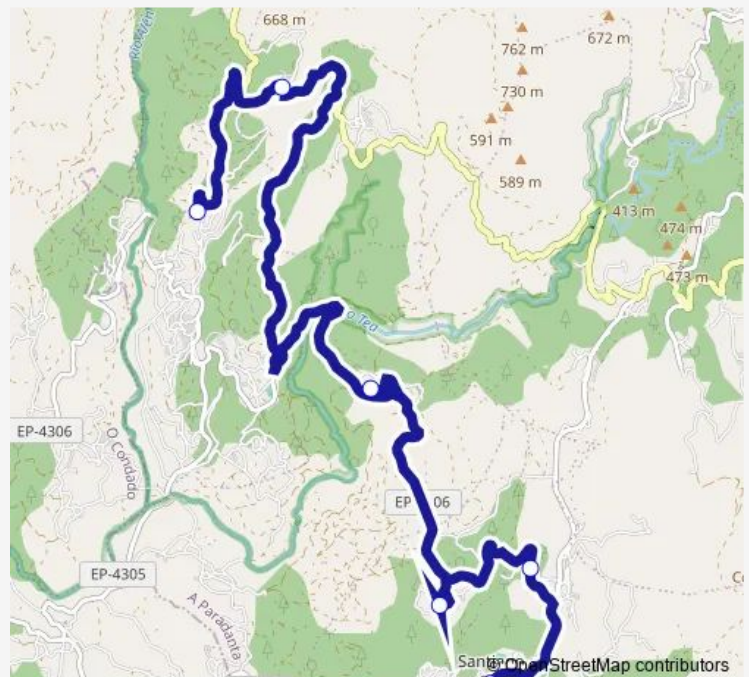

Thursday 09:20

Friday 09:20

Saturday —

Sunday —

**Route info**

Direction: Peneda-Xeiselos

Stops: 6

Trip Duration: 0 hour 35 min

■ XG668004 — Ceip Antonio Blanco - Peneda-Xeiselos

**Direction**

Ceip Antonio Blanco Rodrí — Peneda-Xeiselos

6 stops

[Open route schedule](#)

Ceip Antonio Blanco Rodrí

OS Piñeiros

Pazos

Lourido

Piñeiro-Areas

Peneda-Xeiselos

**Route schedule**

Ceip Antonio Blanco Rodrí — Peneda-Xeiselos

Monday	16:05
Tuesday	16:05
Wednesday	16:05
Thursday	16:05
Friday	16:05
Saturday	—
Sunday	—

**Route info**

Direction: Ceip Antonio Blanco Rodrí

Stops: 6

Trip Duration: 0 hour 35 min

XG668004 Bus time schedules and route maps are available in an offline PDF at busmaps.com. Use the busmaps.com website to see live bus times, train schedule or subway schedule, and step-by-step directions for all public transit in Covelo