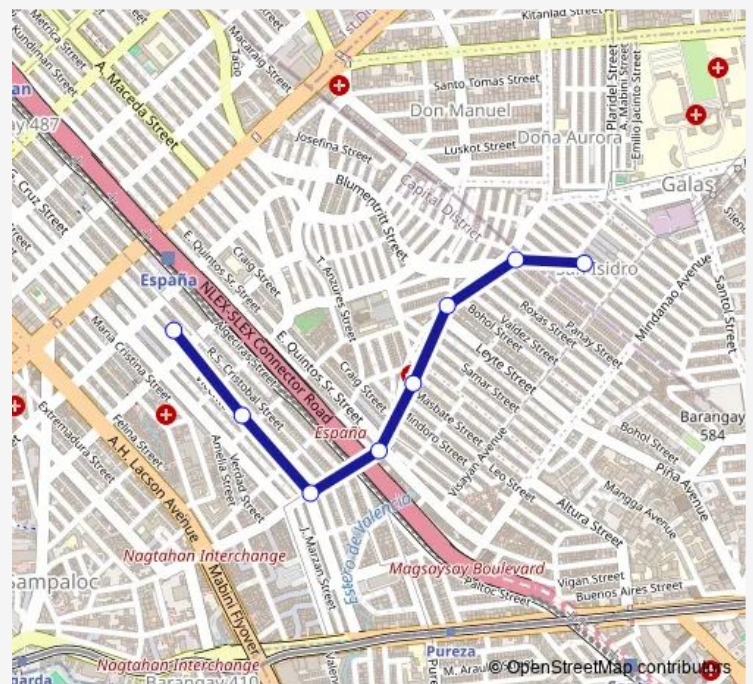

G Tuazon / Vicente G Cruz Intersection, Manila

G Tuazon, Manila

G Tuazon / Masbate Intersection, Manila

G Tuazon / Gerardo Intersection, Manila

G Tuazon / Bataan Intersection, Manila

Unang Hakbang / Luzon Ave

Route schedule

Vicente G Cruz, Manila — Unang Hakbang / Luzon Ave

Monday 00:00

Tuesday 00:00

Wednesday 00:00

Thursday 00:00

Friday 00:00

Saturday 00:00

Sunday 00:00

Route info

Direction: Vicente G Cruz, Manila

Stops: 8

Trip Duration: 0 hour 9 min

Galas-Barbosa

Direction

Unang Hakbang / Luzon Ave — M. dela Fuente, Manila

8 stops

[Open route schedule](#)

Unang Hakbang / Luzon Ave

G Tuazon / Bataan Intersection, Manila

G Tuazon / Gerardo Intersection, Manila

G Tuazon / Masbate Intersection, Manila

G Tuazon, Manila

G Tuazon / Vicente G Cruz Intersection, Manila