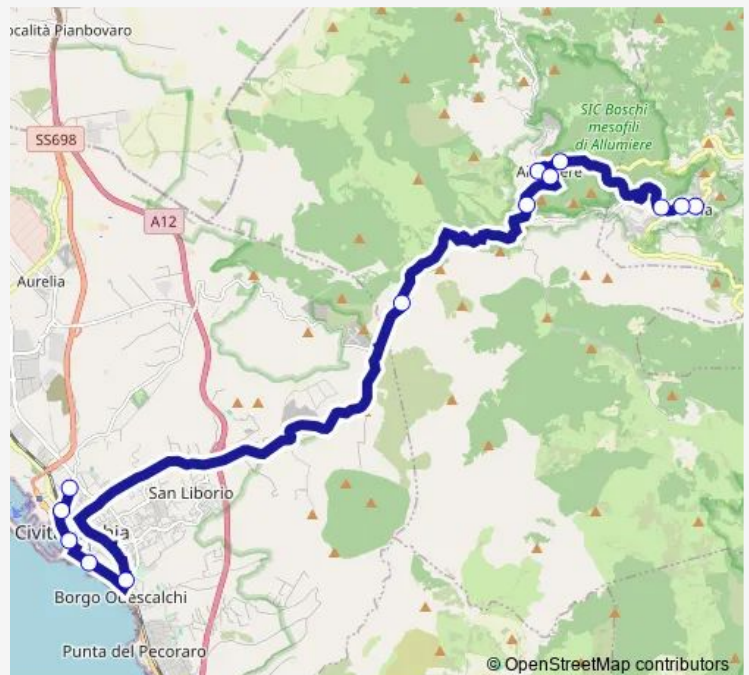

Allumiere | Via Mertel # f257

Allumiere | Piazza Repubblica # f258

Allumiere | Viale Garibaldi # f259

Allumiere | Via Braccianese Via Repubblica # f260

Allumiere | Via Braccianese (Km 31) # f261

CIVITAVECCHIA | Viale Baccelli Via Morandi # f67

Civitavecchia | Stazione FS # f233

Civitavecchia | Piazza V. Emanuele II # f232

Civitavecchia | Via Braccianese (Porto) # f276

Civitavecchia | Deposito # f277

**Route schedule**

Tolfa | piazza Vittorio Veneto # f254 — Civitavecchia | Deposito # f277

Monday	07:10
Tuesday	07:10
Wednesday	07:10
Thursday	07:10
Friday	07:10
Saturday	—
Sunday	—

**Route info**

Direction: Tolfa | piazza Vittorio Veneto # f254

Stops: 13

Trip Duration: 0 hour 55 min

Bus time schedules and route maps are available in an offline PDF at [busmaps.com](https://busmaps.com). Use the [busmaps.com](https://busmaps.com) website to see live bus times, train schedule or subway schedule, and step-by-step directions for all public transit in Civitavecchia