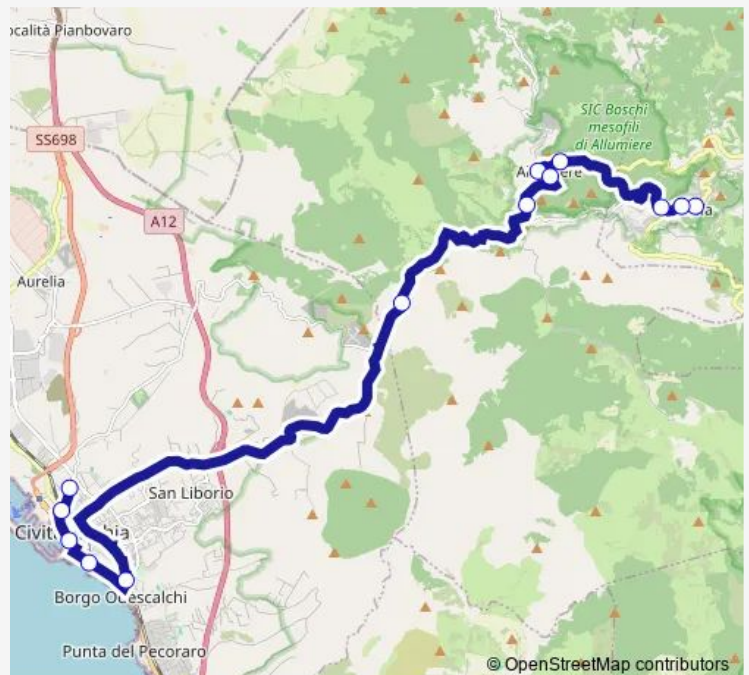

Civitavecchia | Stazione FS # f233

Civitavecchia | Piazza V. Emanuele II # f232

Civitavecchia | Via Braccianese (Porto) # f276

Civitavecchia | Deposito # f277

Route schedule

Tolfa | piazza Vittorio Veneto # f254 — Civitavecchia | Deposito # f277

Monday	07:10
Tuesday	07:10
Wednesday	07:10
Thursday	07:10
Friday	07:10
Saturday	—
Sunday	—

Route info

Direction: Tolfa | piazza Vittorio Veneto # f254

Stops: 13

Trip Duration: 0 hour 43 min

Bus time schedules and route maps are available in an offline PDF at busmaps.com. Use the busmaps.com website to see live bus times, train schedule or subway schedule, and step-by-step directions for all public transit in Civitavecchia