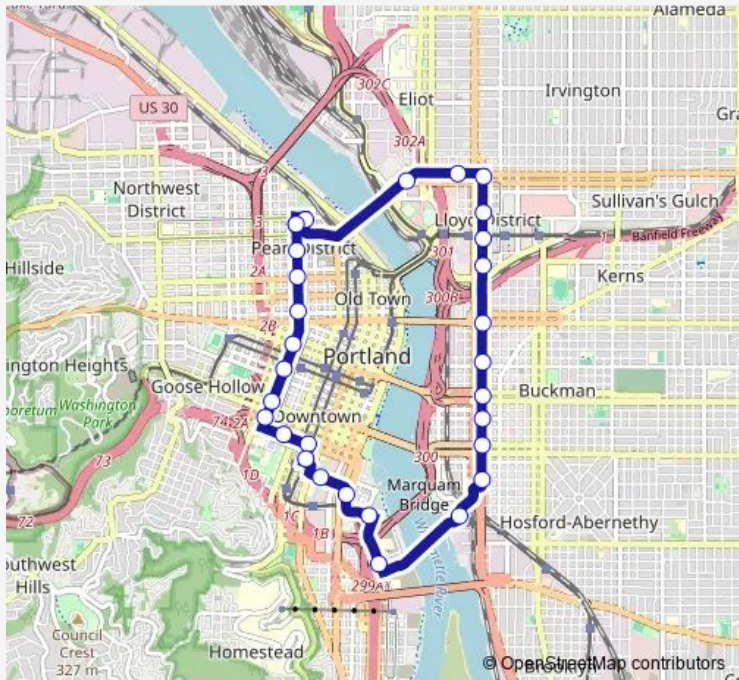

Tram B Portland Streetcar - B Loop

[Go to website](#)

Direction
 NW 11th & Marshall — NW 11th & Marshall
 30 stops
[Open route schedule](#)

- NW 11th & Marshall
- NW 11th & Johnson
- NW 11th & Glisan
- NW 11th & Couch
- SW 11th & Alder
- SW 11th & Taylor
- SW 11th & Jefferson
- SW 11th & Clay
- SW Park & Market
- SW 5th & Market
- SW 5th & Montgomery
- SW 3rd & Harrison
- SW Harrison Street
- S River Pkwy & Moody
- S Moody & Meade South
- SE Water/OMSI (Streetcar)
- SE Grand & Mill
- SE Grand & Hawthorne
- SE Grand & Taylor
- SE Grand & Belmont
- SE Grand & Stark

Route schedule
 NW 11th & Marshall — NW 11th & Marshall

Monday	06:04-21:16
Tuesday	06:04-21:16
Wednesday	06:04-21:16
Thursday	06:04-21:16
Friday	06:04-21:16
Saturday	07:19-20:38
Sunday	07:19-20:38

Route info
 Direction: NW 11th & Marshall
 Stops: 30
 Trip Duration: 0 hour 53 min

Route info

Direction: NW 11th & Marshall

Stops: 31

Trip Duration: 0 hour 54 min

NE Grand & Broadway

NE Broadway & 2nd (Streetcar)

NE Broadway & Ross (Streetcar)

NW 10th & Northrup