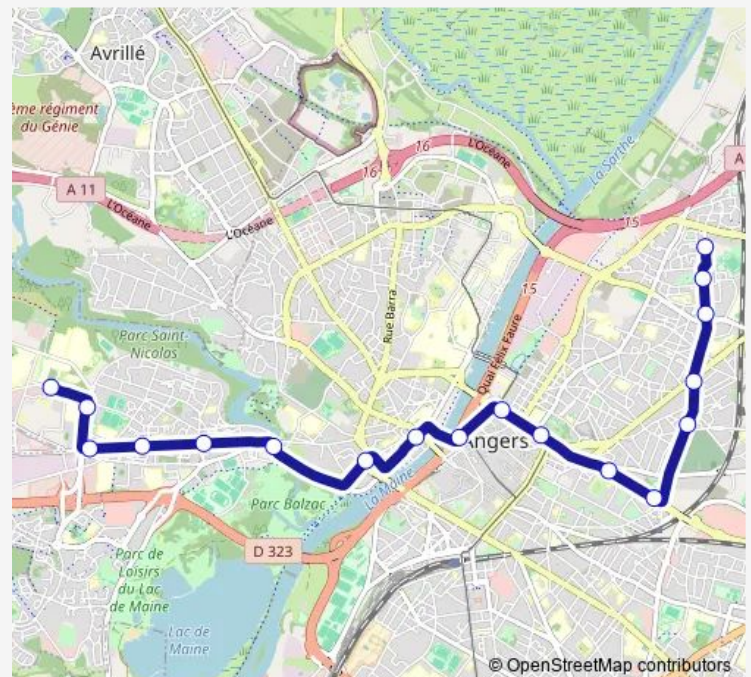

### Direction

Molière — Belle-Beille Campus

9 stops

[Open route schedule](#)

Molière

Doutre

Le Quai

Farcy

### Route schedule

Molière — Belle-Beille Campus

Monday 05:13

Tuesday 05:13

Wednesday 05:13

Thursday 05:13

Friday 05:13

Saturday 05:15

### Route info

Direction: Molière

Stops: 9

Trip Duration: 0 hour 17 min

B — Monplaisir - Belle-Beille Campus

## Direction

Monplaisir — Belle-Beille Campus

18 stops

[Open route schedule](#)

Monplaisir

Europe

Allonneau-Dunant

Brisepotière