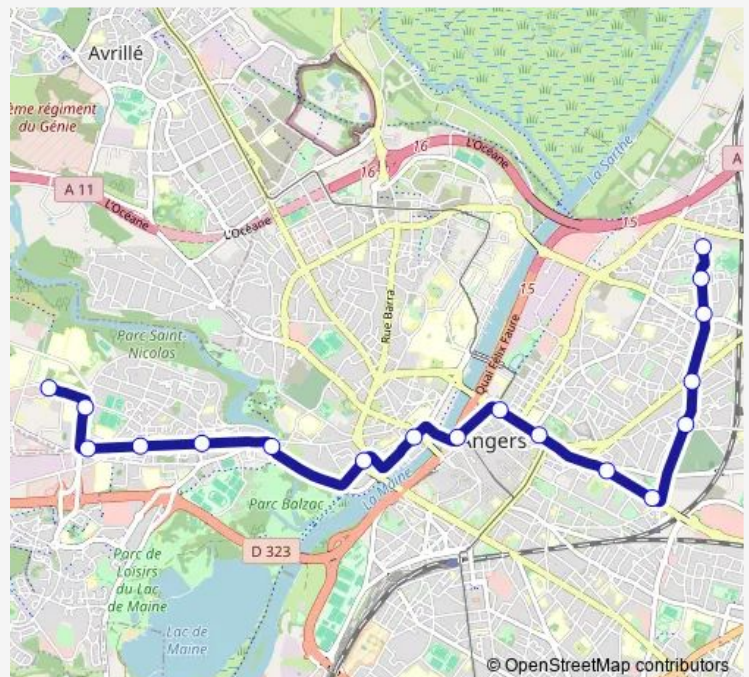

Route schedule

Belle-Beille Campus — Molière

Monday

—

Tuesday

—

Wednesday

—

Route info

Direction: Belle-Beille Campus

Stops: 10

Trip Duration: 0 hour 17 min

■ B — Monplaisir - Belle-Beille Campus

Direction

Monplaisir — Belle-Beille Campus

18 stops

[Open route schedule](#)

Monplaisir

Europe

Allonneau-Dunant

Brisepotière

Deux-Croix

Montaigne

Conservatoire

Thursday 00:31-23:56

Friday 00:31-23:57

Saturday 00:31-23:57

Sunday 00:29-23:24

Route info

Direction: Monplaisir

Stops: 18

Trip Duration: 0 hour 32 min