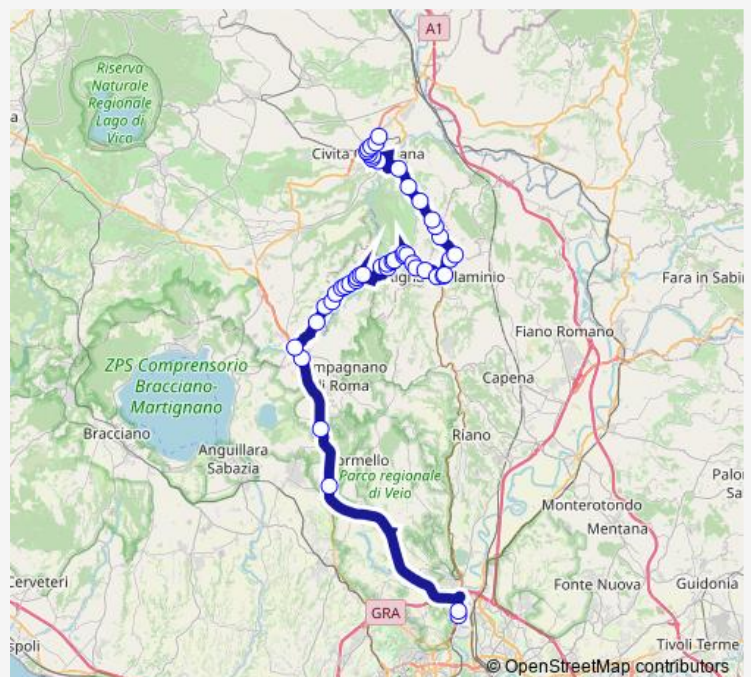

Calcata | Via Circonvallazione Via Mandolina # f2175

Calcata | Via Mameli # f2176

Calcata | Via Ferrauti # f2177

**Route schedule**

Roma | Saxa Rubra Partenze # f1495 — Civita | Via Terni Via Palombara # f2266

Monday 06:30-09:00

Tuesday 06:30-07:00

Wednesday 06:30

Thursday 06:30-07:00

Friday 06:30-07:00

Saturday 06:35-07:00

Sunday 09:00

**Route info**

Direction: Roma | Saxa Rubra Partenze # f1495

Stops: 48

Trip Duration: 1 hour 40 min

Cc527d — Roma Saxa Rubra - Civita Castellana # Cc527d

Faleria | Banditaccia # f2178

Faleria | Via Calcata Via De Gasperi # f2179