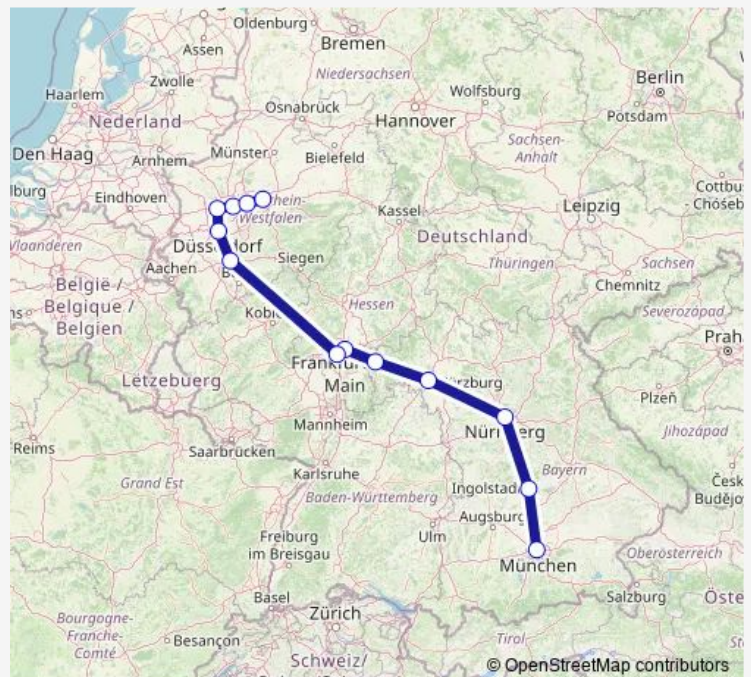

Rail ICE 738

[Go to website](#)

Direction

undefined — undefined

0 stops

[Open route schedule](#)

Route schedule

undefined — undefined

Monday —

Tuesday —

Wednesday —

Thursday —

Friday —

Saturday 06:21-06:48

Sunday 06:21-06:48

Route info

Direction:

Stops: 0

Trip Duration: — min

ICE 738

ICE 738 Rail time schedules and route maps are available in an offline PDF at busmaps.com. Use the busmaps.com website to see live bus times, train schedule or subway schedule, and step-by-step directions for all public transit in Duesseldorf