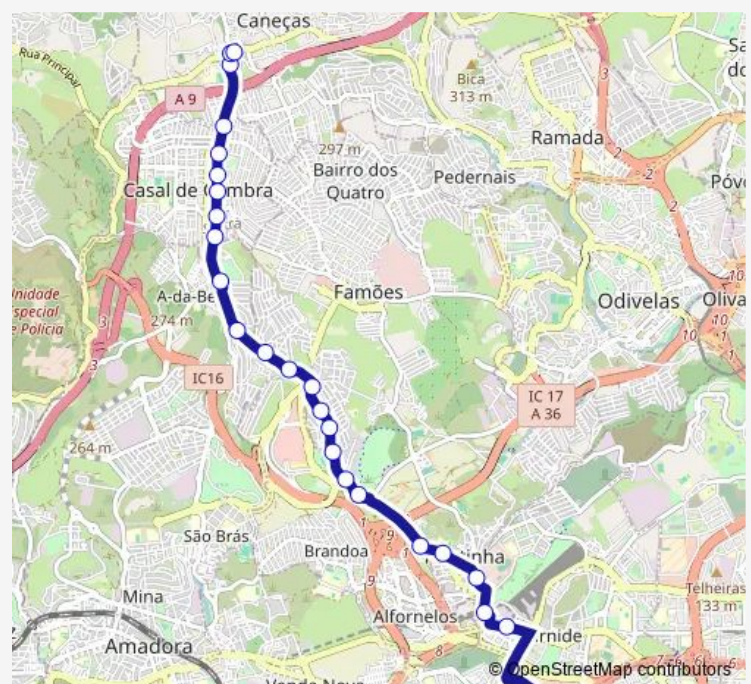

### Route schedule

Lgo Dr Manuel D'Arriaga (Jardim) — Colégio Militar (Metro) P5

Monday	05:00-00:50 <sup>+1</sup>
Tuesday	05:00-00:50 <sup>+1</sup>
Wednesday	05:00-00:50 <sup>+1</sup>
Thursday	05:00-00:50 <sup>+1</sup>
Friday	05:00-00:50 <sup>+1</sup>
Saturday	05:15-00:30 <sup>+1</sup>
Sunday	05:15-00:25 <sup>+1</sup>

### Route info

Direction: Lgo Dr Manuel D'Arriaga (Jardim)

Stops: 25

Trip Duration: 0 hour 32 min

1709 — Caneças (Largo Jardim) - Colégio Militar (Metro) BusMaps

Pontinha (Metro) P14

Estação Pontinha

Carnide (Metro)