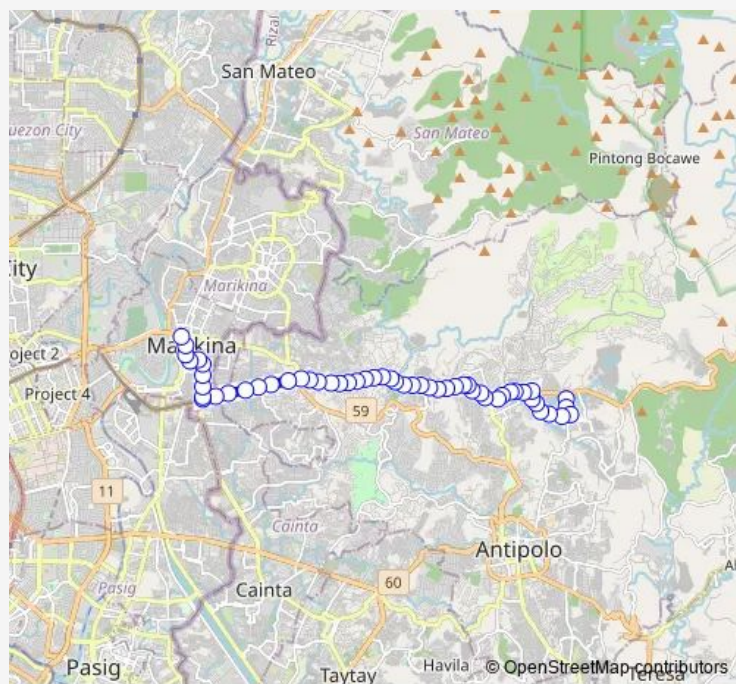

Marcos Hwy, Antipolo City, Manila

Marcos Hwy, Antipolo City, Manila

Marcos Hwy, Antipolo City, Manila

Marcos Hwy, Antipolo City, Manila

Marcos Hwy, Antipolo City, Manila

Route schedule

Un-named road near Marcos Hwy, Antipolo City, Manila — Shoe Ave, Marikina City, Manila

Monday 00:00

Tuesday 00:00

Wednesday 00:00

Thursday 00:00

Friday 00:00

Saturday 00:00

Sunday 00:00

Route info

Direction: Un-named road near Marcos Hwy, Antipolo City, Manila

Stops: 54

Trip Duration: 1 hour 0 min

■ Bagong Nayon II - Marikina Town

Marcos Hwy, Antipolo City, Manila

Marcos Hwy, Antipolo City, Manila

Marcos Hwy / Amb F. Neri Intersection, Antipolo City, Manila

Marcos Hwy, Antipolo City, Manila

Marcos Hwy, Antipolo City, Manila

Marcos Hwy, Antipolo City, Manila

Marcos Hwy, Antipolo City, Manila

Marcos Hwy, Antipolo City, Manila

Marcos Hwy, Antipolo City, Manila

Marcos Hwy, Antipolo City, Manila