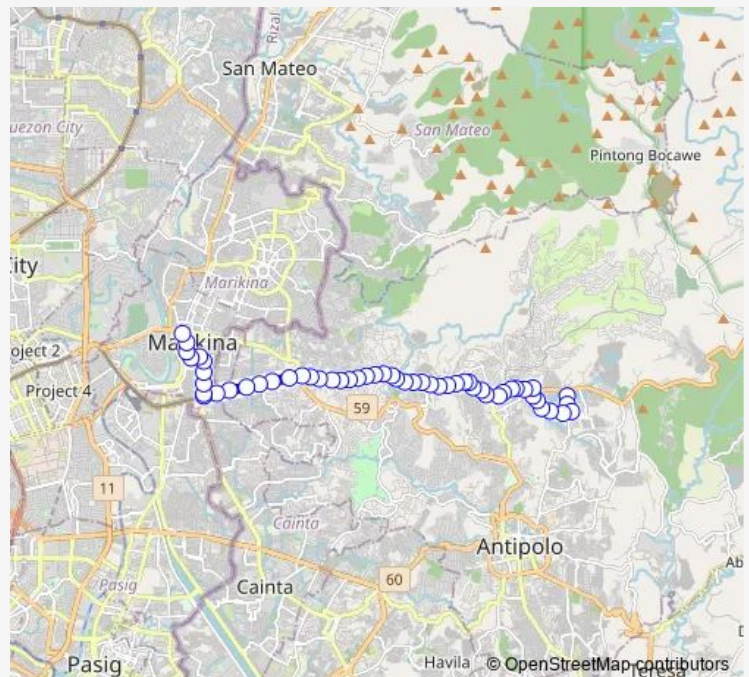

### Direction

Un-named road near Marcos Hwy, Antipolo City, Manila — Shoe Ave, Marikina City, Manila

54 stops

[Open route schedule](#)

Un-named road near Marcos Hwy, Antipolo City, Manila

Un-named road near Marcos Hwy, Antipolo City, Manila

Marcos Hwy, Antipolo City, Manila

Marcos Hwy, Antipolo City, Manila

Marcos Hwy, Antipolo City, Manila

### Route schedule

Un-named road near Marcos Hwy, Antipolo City, Manila — Shoe Ave, Marikina City, Manila

Monday 00:00

Tuesday 00:00

Wednesday 00:00

Thursday 00:00

Friday 00:00

Saturday 00:00

### Route info

Direction: Un-named road near Marcos Hwy, Antipolo City, Manila

Stops: 54

Trip Duration: 1 hour 0 min

■ Bagong Nayon II - Marikina Town

Marcos Hwy, Antipolo City, Manila

Marcos Hwy, Antipolo City, Manila