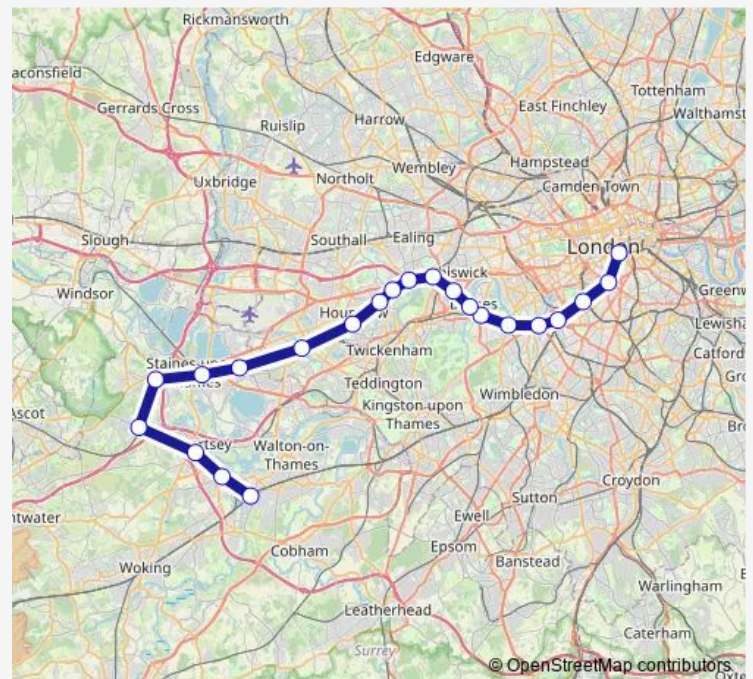

Wandsworth Town

Putney

Barnes

Barnes Bridge

Chiswick

Kew Bridge

Brentford

Syon Lane

### Route schedule

London Waterloo — Weybridge

Monday 05:52-22:52

Tuesday 05:52-22:52

Wednesday 05:52-22:52

Thursday 05:52-22:52

Friday 05:52-22:52

Saturday 05:37-22:52

### Route info

Direction: London Waterloo

Stops: 22

Trip Duration: 1 hour 19 min

■ Sw:Wat->Wyb — SW train service from WAT to Wyb

**Direction**

London Waterloo — Weybridge

21 stops

[Open route schedule](#)

London Waterloo

Vauxhall

Queenstown Road (Battersea)

Clapham Junction

Wandsworth Town

Putney

Barnes