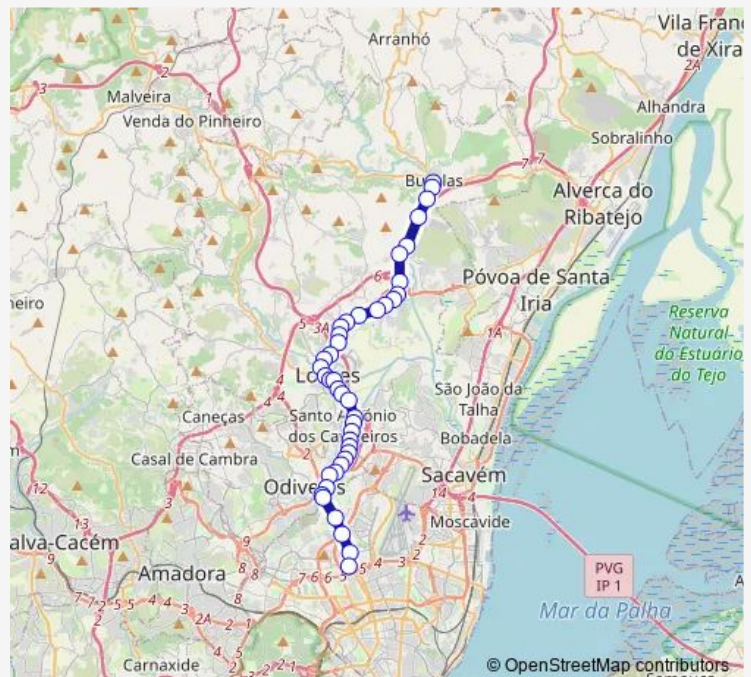

Loures (X) R Horta Ponte

Loures R. Frederico Tarr,

Loures (R Olivença) Lgo Marcos Romão Reis Junior

Route schedule

Bucelas — Lisboa (Campo Grande)

Monday 04:30-18:30

Tuesday 04:30-18:30

Wednesday 04:30-18:30

Thursday 04:30-18:30

Friday 04:30-18:30

Saturday 05:30-12:20

Sunday 05:35-07:00

Route info

Direction: Bucelas

Stops: 42

Trip Duration: 0 hour 37 min