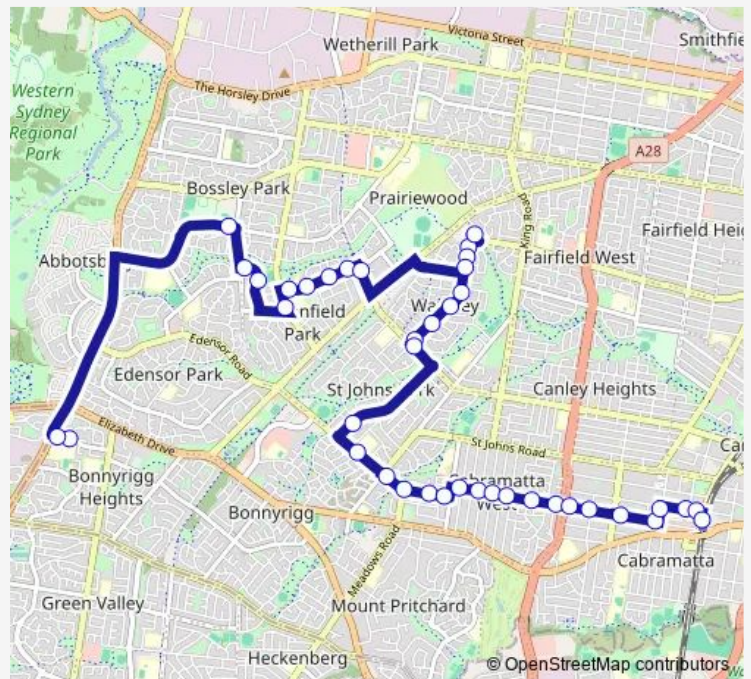

- Freeman Catholic College Mount St
- Mount St Before Cowpasture Rd
- Marconi Park, Prairie Vale Rd
- Arrowhead Rd After Sweethaven Rd
- Powhatan Reserve, Arrowhead Rd
- Mimosa Rd Opp St Johns Park High School
- Greenfield Rd After Mimosa Rd
- Greenfield Rd At Devenish St
- Greenfield Rd Before Devenish St
- Greenfield Rd Opp Blacksmith St
- Myrtle Rd After Greenfield Rd
- Bulls Rd Opp Shoalhaven St
- Mary Mackillop College Bus Bay
- Bulls Rd Before Lomond St
- Wakeley Centre, Bulls Rd
- Bulls Rd Opp Bathurst St
- Bulls Rd Opp Box Rd
- Bulls Rd Opp Strzelecki Cl
- Bulls Rd At Devenport St
- Canley Vale Rd After Bulls Rd

Route schedule

Freeman Catholic College Mount St — Cabramatta Station, Railway Pde, Stand E

| | |
|-----------|-------|
| Monday | 15:17 |
| Tuesday | 15:17 |
| Wednesday | 15:17 |
| Thursday | 15:17 |
| Friday | 15:17 |
| Saturday | — |
| Sunday | — |

Route info

Direction: Freeman Catholic College Mount St

Stops: 40

Trip Duration: 0 hour 49 min

9578 — Freeman Catholic College to Cabramatta via Wakeley **BusMaps**

Melbourne Rd Before Geelong Cres

St Johns Park Public School, Edensor Rd