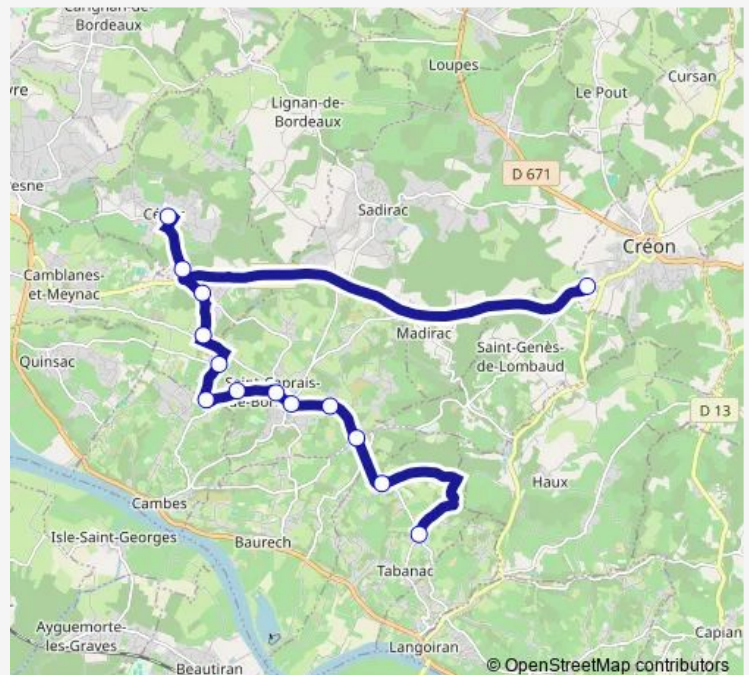

### Route schedule

Croix d'Ardit — Lycée de Créon

Monday 07:00

Tuesday 07:00

Wednesday 07:00

Thursday 07:00

Friday 07:00

Saturday —

### Route info

Direction: Croix d'Ardit

Stops: 12

Trip Duration: 0 hour 45 min

4782 — Lycee DE Creon