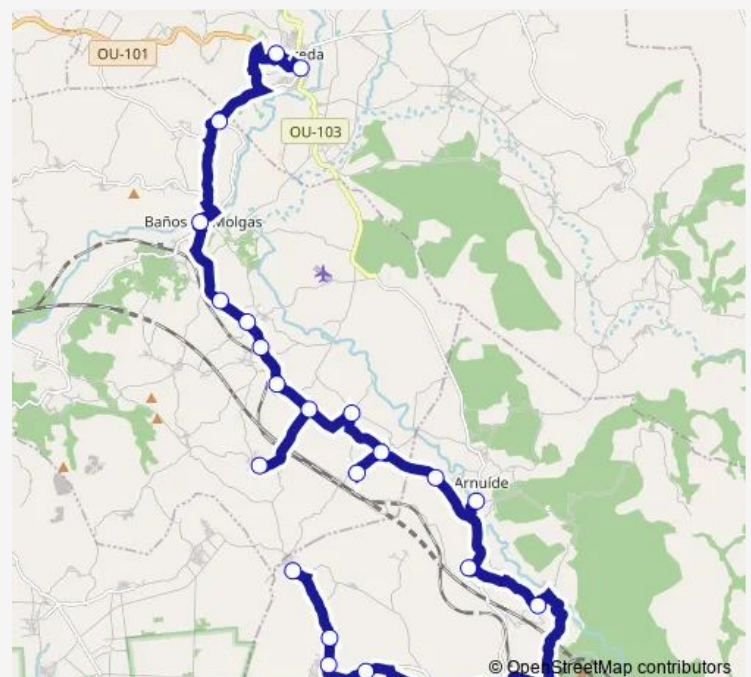

Vilar DE Barrio (Praza To

Bóveda (Pobo)

Gomareite

Route schedule

Maceda Cruce OU-103 — Penouzos

Monday 17:40

Tuesday 12:40-14:10

Wednesday 14:10

Thursday 14:10

Friday 14:10

Saturday —

Sunday —

Route info

Direction: Maceda Cruce OU-103

Stops: 23

Trip Duration: 0 hour 45 min

Xg602013 — Penouzos-Maceda cruce OU-103

SAN Miguel DE Padeda

Penouzos

Direction

Penouzos — Maceda Cruce OU-103

23 stops

[Open route schedule](#)

Penouzos

Monday 07:35

Tuesday 07:35-09:00

Wednesday 07:35

Thursday 07:35

Friday 07:35

Saturday —

Sunday —

Route info