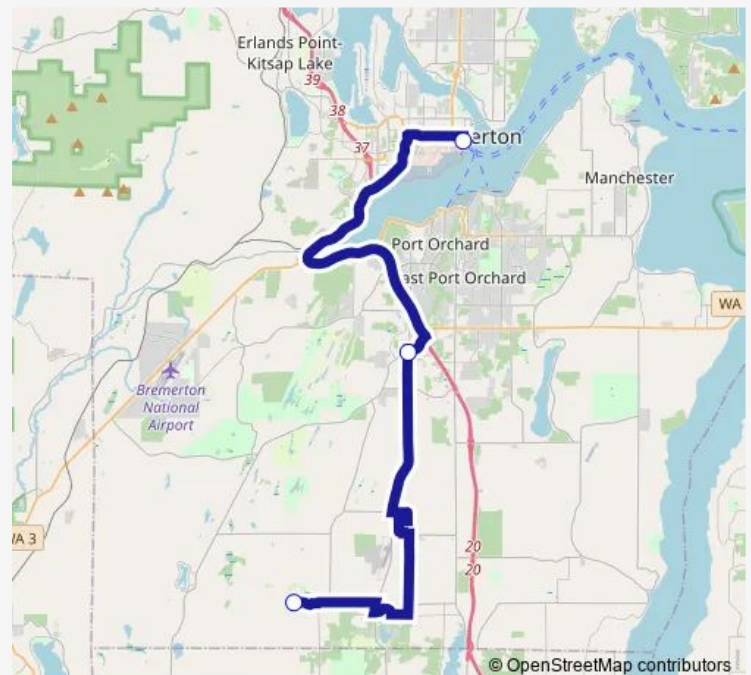

## Bus Horseshoe Lake Worker/Driver

[Go to website](#)

### Direction

Hunter Rd at Hunter Ln — Psns Main Gate

3 stops

[Open route schedule](#)

Hunter Rd at Hunter Ln

Sedgwick Landing at Safeway

Psns Main Gate

### Route info

Direction: Hunter Rd at Hunter Ln

Stops: 3

Trip Duration: 0 hour 52 min

Horseshoe Lake Worker/Driver

**Direction**

Missouri Gate — Hunter Rd at Hunter Ln

3 stops

## Route info

Direction: Missouri Gate

Stops: 3

Trip Duration: 0 hour 47 min

Bus time schedules and route maps are available in an offline PDF at [busmaps.com](https://busmaps.com). Use the [busmaps.com](https://busmaps.com) website to see live bus times, train schedule or subway schedule, and step-by-step directions for all public transit in Port Orchard