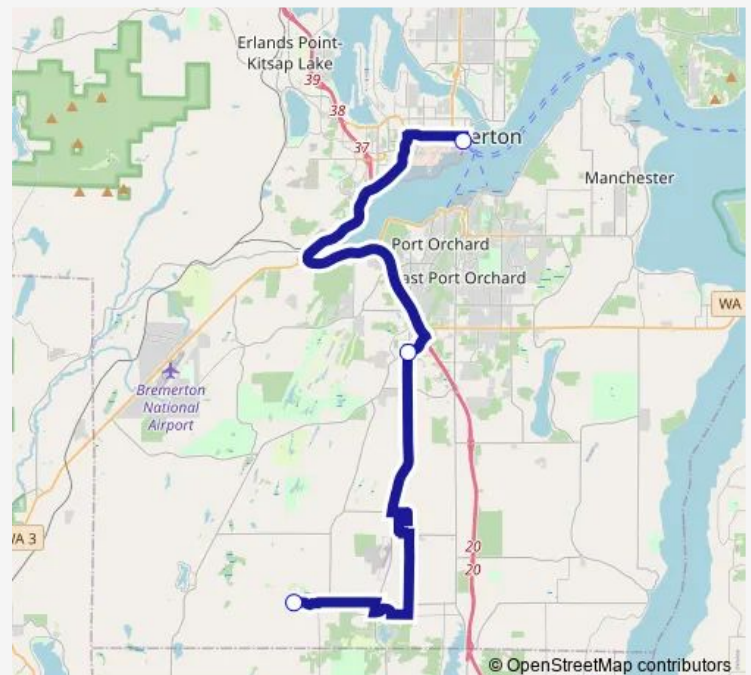

Bus Horseshoe Lake Worker/Driver

[Go to website](#)

Direction

Hunter Rd at Hunter Ln — Psns Main Gate

3 stops

[Open route schedule](#)

Hunter Rd at Hunter Ln

Sedgwick Landing at Safeway

Psns Main Gate

Route schedule

Hunter Rd at Hunter Ln — Psns Main Gate

Monday	05:56
Tuesday	05:56
Wednesday	05:56
Thursday	05:56
Friday	05:56
Saturday	—
Sunday	—

Route info

Direction: Hunter Rd at Hunter Ln

Stops: 3

Trip Duration: 0 hour 52 min

Horseshoe Lake Worker/Driver

Direction

Missouri Gate — Hunter Rd at Hunter Ln

3 stops

[Open route schedule](#)

Missouri Gate

Sidney Rd at Sedgwick

Hunter Rd at Hunter Ln

Route schedule

Missouri Gate — Hunter Rd at Hunter Ln

Monday	16:12
Tuesday	16:12
Wednesday	16:12
Thursday	16:12
Friday	16:12
Saturday	—
Sunday	—

Route info

Direction: Missouri Gate