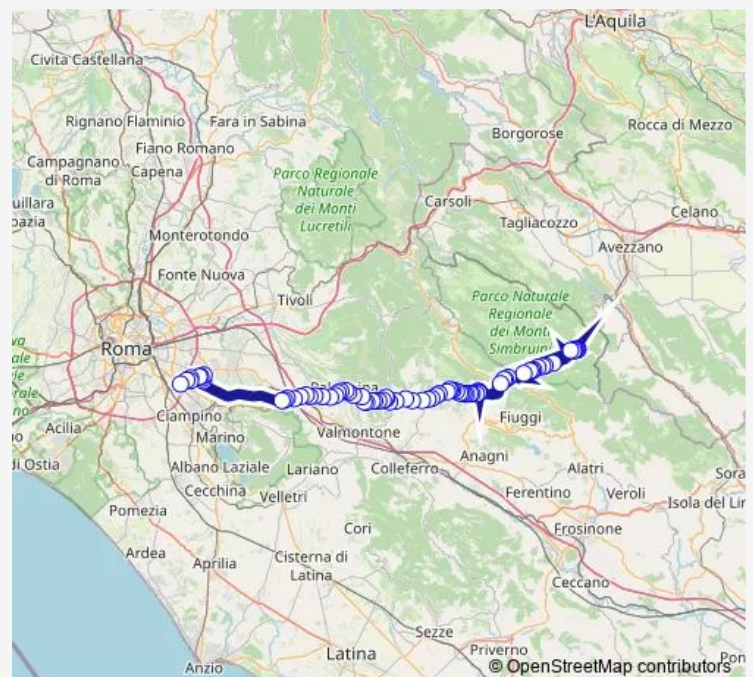

Route schedule

Filettino | Capolinea # f5976 — Roma | Anagnina (Metro A) # f3583

Monday 04:05-11:00

Tuesday 04:05-11:00

Wednesday 04:05-11:00

Thursday 04:05-11:00

Friday 04:05-11:00

Saturday 04:15-16:00

Sunday —

Route info

Direction: Filettino | Capolinea # f5976

Stops: 77

Trip Duration: 2 hour 15 min

Filettino - Roma Anagnina # Fg867a

Piglio | Piazza 1° Maggio # f5997

Piglio | Contrada Cava # f5998