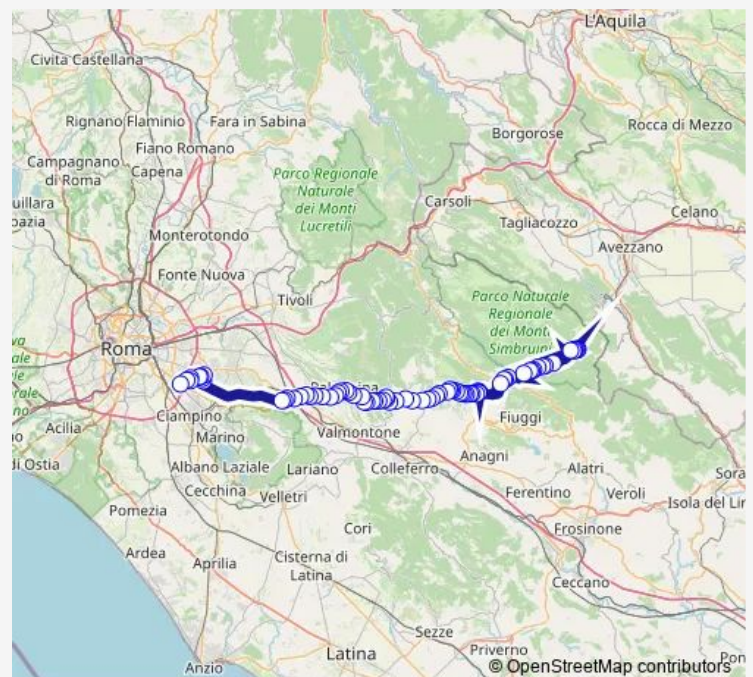

Route schedule

Filettino | Capolinea # f5976 — Roma | Anagnina (Metro A) # f3583

Monday 04:05-11:00

Tuesday 04:05-11:00

Wednesday 04:05-11:00

Thursday 04:05-11:00

Friday 04:05-11:00

Saturday 04:15-16:00

Sunday —

Route info

Direction: Filettino | Capolinea # f5976

Stops: 77

Trip Duration: 2 hour 15 min

Filettino - Roma Anagnina # Fg867a

Piglio | Piazza 1° Maggio # f5997

Piglio | Contrada Cava # f5998