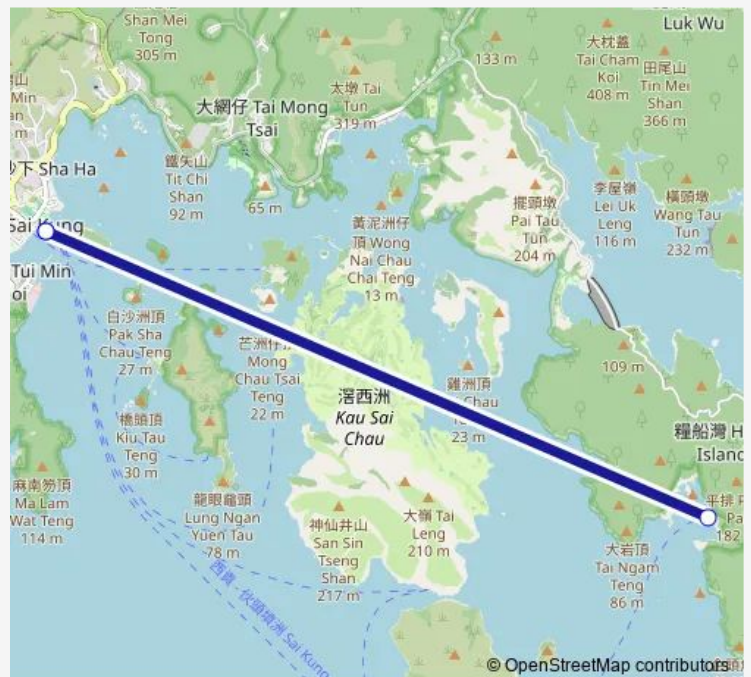

Ferry SAI Kung - High Island

[Go to website](#)

Direction

Sai Kung Public Pier — Sai Kung Public Pier

3 stops

[Open route schedule](#)

Sai Kung Public Pier

Leung Shuen Wan Pier

Sai Kung Public Pier

Route schedule

Sai Kung Public Pier — Sai Kung Public Pier

Monday	—
Tuesday	—
Wednesday	—
Thursday	—
Friday	—
Saturday	09:00
Sunday	09:00

Route info

Direction: Sai Kung Public Pier

Stops: 3

Trip Duration: 2 hour 0 min

SAI Kung - High Island