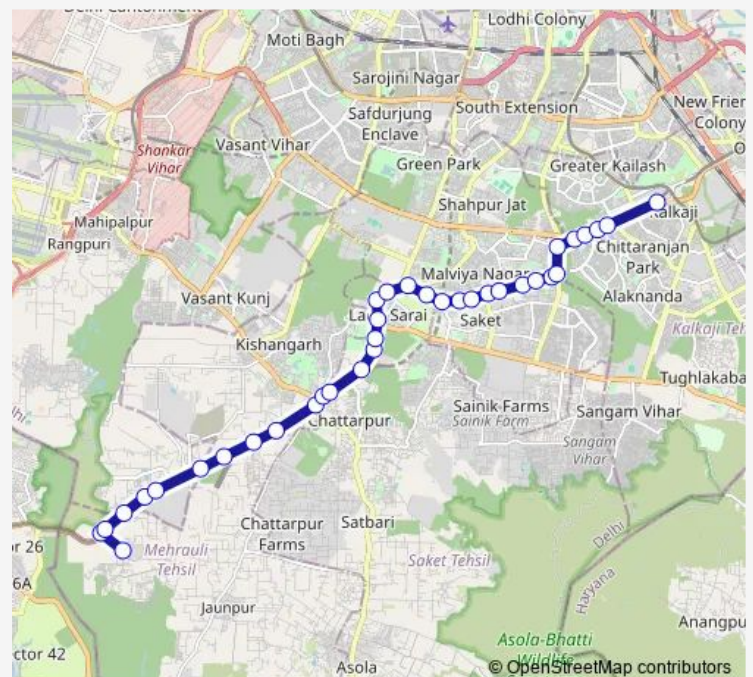

Thursday 06:58-21:38

Friday 06:58-21:38

Saturday 06:58-21:38

Sunday 06:58-21:38

Route info

Direction: Aya Nagar Terminal

Stops: 36

Trip Duration: 1 hour 7 min

Sheikh Sarai Phase Ii

Sheikh Sarai Phase Ii

Chirag Delhi

Masjid Moth

Savitri Cinema

OS Communications

Pumphosh Enclave

Nehru Place Terminal