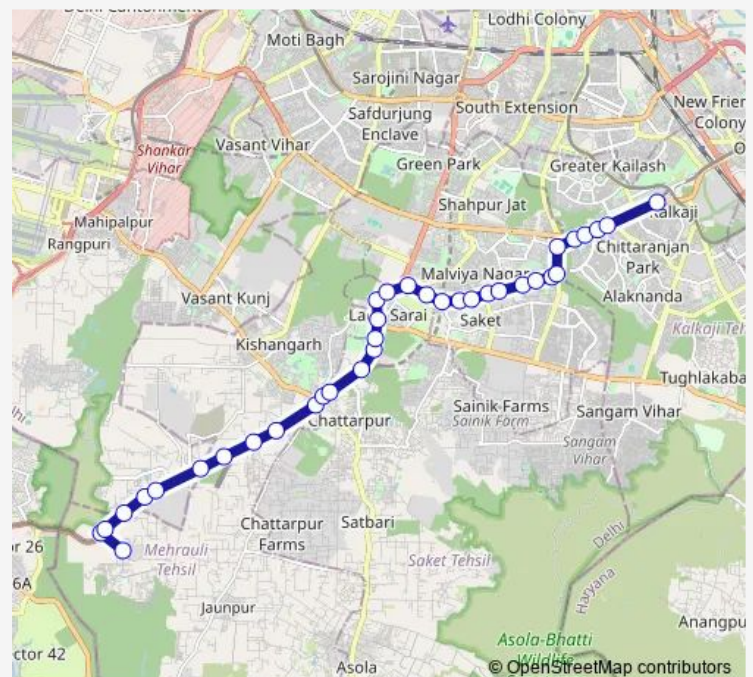

Thursday 06:58-21:38

Friday 06:58-21:38

Saturday 06:58-21:38

Sunday 06:58-21:38

Route info

Direction: Aya Nagar Terminal

Stops: 36

Trip Duration: 1 hour 7 min

Sheikh Sarai Phase Ii

Sheikh Sarai Phase Ii

Chirag Delhi

Masjid Moth

Savitri Cinema

OS Communications

Pumphosh Enclave

Nehru Place Terminal