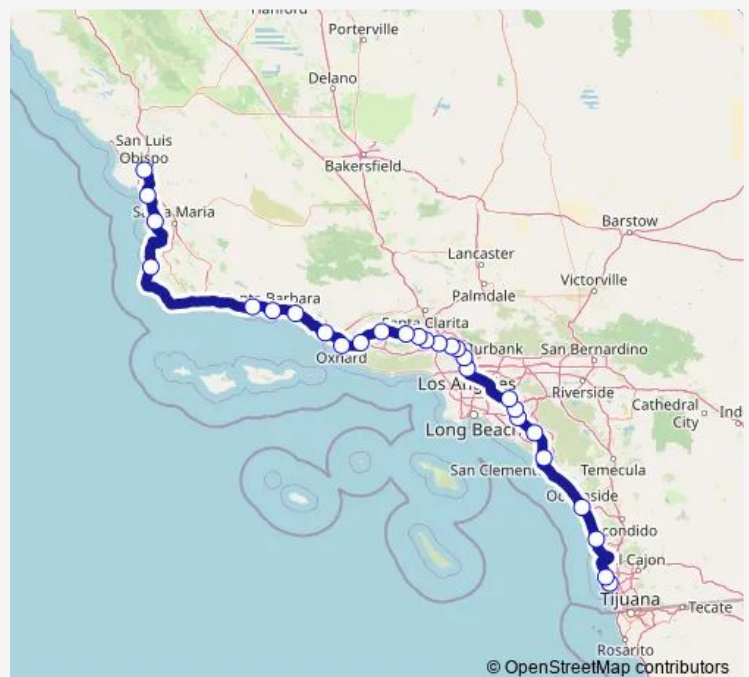

Saturday 09:10-19:12

Sunday 09:10-19:12

Route info

Direction: San Luis Obispo

Stops: 26

Trip Duration: 8 hour 52 min

San Juan Capistrano Amtrak Station

Oceanside

Solana Beach Amtrak Station

San Diego Old Town Transportation Center

San Diego

Direction

Goleta Amtrak — San Diego

25 stops

[Open route schedule](#)

Goleta Amtrak

Santa Ana

Irvine

San Juan Capistrano Amtrak Station

San Clemente Pier Amtrak

Oceanside

Solana Beach Amtrak Station

San Diego Old Town Transportation Center

San Diego

[Open route schedule](#)

San Diego

San Diego Old Town Transportation Center

Solana Beach Amtrak Station

Oceanside

San Juan Capistrano Amtrak Station

Irvine

Santa Ana