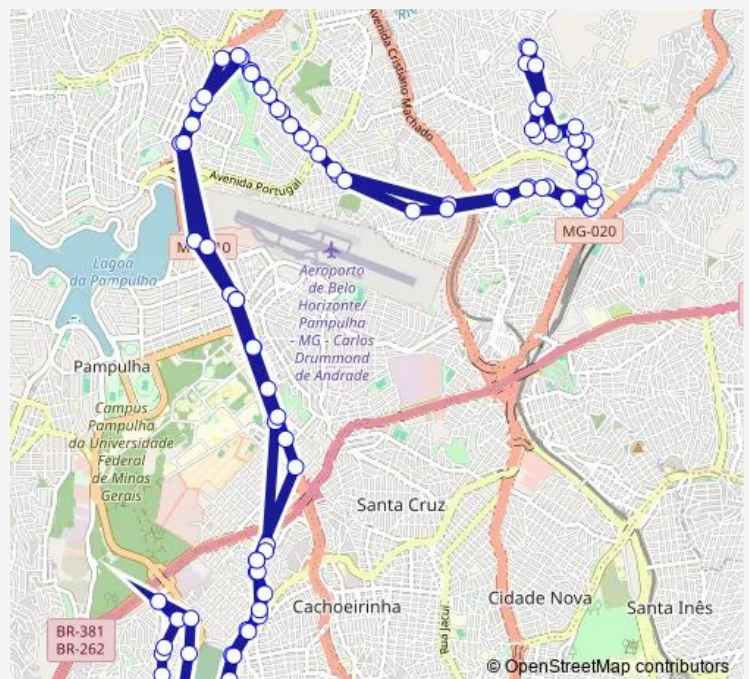

Ave General Olimpio Mourao Filho 759

Ave General Olimpio Mourao Filho 565

Ave General Olimpio Mourao Filho 317

Ave General Olimpio Mourao Filho 159

Route schedule

Rua Juvenil Barbosa Da Silva 512 — Rua Juvenil Barbosa Da Silva 146

Monday 05:00-22:10

Tuesday 05:00-22:10

Wednesday 05:00-22:10

Thursday 05:00-22:10

Friday 05:00-22:10

Saturday 05:25-21:30

Sunday 06:00-20:40

Route info

Direction: Rua Juvenil Barbosa Da Silva 512

Stops: 94

Trip Duration: 2 hour 43 min

■ S70 — Conj. Felicidade / Shopping Del Rey (Principal)

Ave Dom Pedro I 1151

Ave Dom Pedro I 575

Ave Presidente Antonio Carlos 8271

Sunday —

Route info

Direction: Rua Juvenil Barbosa Da Silva 512

Stops: 48

Trip Duration: 1 hour 20 min

Ave Dom Pedro I 1151

Ave Dom Pedro I 575

Ave Presidente Antonio Carlos 8271