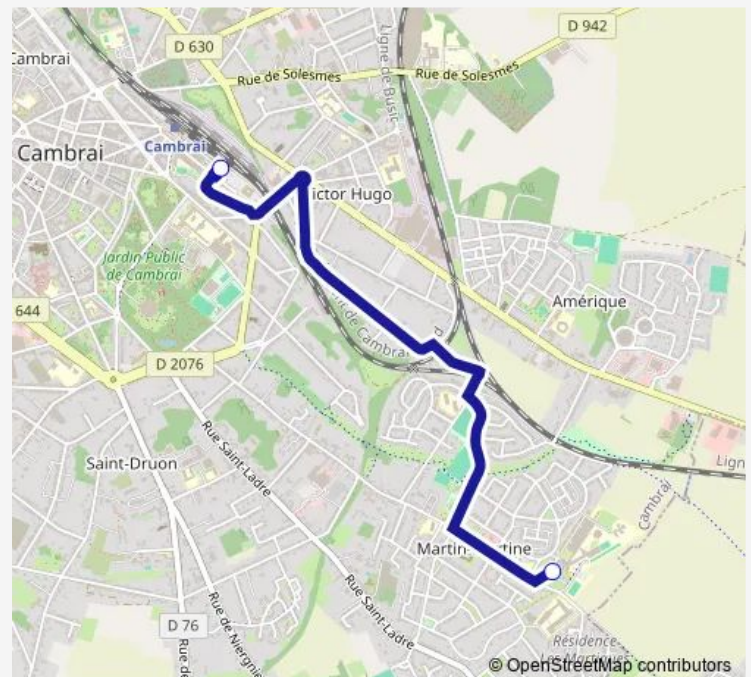

**Bus S70 Navette Blériot**[Go to website](#)**Direction**

Cambrai - Station Bus (Quai W) — Cambrai - Lycée Blériot

2 stops

[Open route schedule](#)

Cambrai - Station Bus (Quai W)

Cambrai - Lycée Blériot

**Route schedule**

Cambrai - Station Bus (Quai W) — Cambrai - Lycée Blériot

Monday 07:45-08:45

Tuesday 07:45-08:45

Wednesday 07:45-08:45

Thursday 07:45-08:45

Friday 07:45-08:45

Saturday —

Sunday —

**Route info**

Direction: Cambrai - Station Bus (Quai W)

Stops: 2

Trip Duration: 0 hour 10 min

S70 — Navette Blériot

**Direction**

Cambrai - Lycée Blériot — Cambrai - Station Bus (Quai W)

2 stops

[Open route schedule](#)

Cambrai - Lycée Blériot

Cambrai - Station Bus (Quai W)