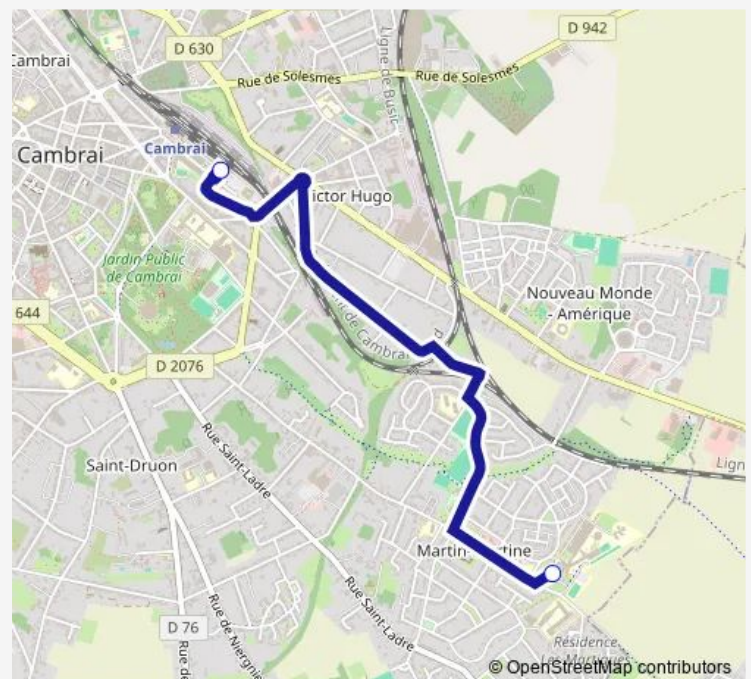

Bus S70 Navette Blériot

[Go to website](#)

Direction

Cambrai - Station Bus (Quai W) — Cambrai - Lycée Blériot

2 stops

[Open route schedule](#)

Cambrai - Station Bus (Quai W)

Cambrai - Lycée Blériot

Route schedule

Cambrai - Station Bus (Quai W) — Cambrai - Lycée Blériot

Monday 07:45-08:45

Tuesday 07:45-08:45

Wednesday 07:45-08:45

Thursday 07:45-08:45

Friday 07:45-08:45

Saturday —

Sunday —

Route info

Direction: Cambrai - Station Bus (Quai W)

Stops: 2

Trip Duration: 0 hour 10 min

S70 — Navette Blériot

BusMaps

Direction

Monday	15:50-17:50
Tuesday	15:50-17:50
Wednesday	12:40-17:50
Thursday	15:50-17:50
Friday	15:50-16:50
Saturday	—
Sunday	—

Route info

Direction: Cambrai - Lycée Blériot

Stops: 2

Trip Duration: 0 hour 10 min