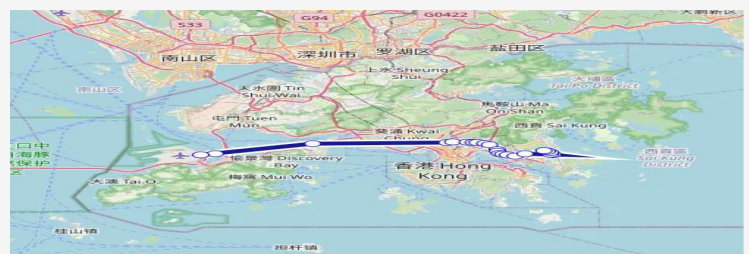

[Ctb] Beacon Heights, Lung Cheung Road[[Kmb] Beacon Heights

[Ctb] Phoenix House, Lung Cheung Road[[Kmb] Phoenix House

[Ctb] TIN MA Court, Lung Cheung Road[[Kmb] TIN MA Court

[Ctb] Wong TAI SIN Station, Lung Cheung Road[[Kmb] Wong TAI SIN BBI - Wong TAI SIN Temple

[Ctb] Shatin Pass Road, Lung Cheung Road[[Kmb] Wong TAI SIN BBI - Shatin Pass Road

**Route schedule**

[Ctb] Hong Kong-Zhuhai-Macao Bridge Hong Kong Port[[Db] Domestic NON-Franchised BUS Pick-UP Area OF Hong Kong-Zhuhai-Macao Bridge (Hong Kong Port) Public Transport Interchange (Pick UP Only)][Lwb] Hzmb Hong Kong Port[[Nlb] Hzmb Hong Kong Port[[Pi] Domestic NON-Franchised BUS Pick-UP Area OF Hong Kong-Zhuhai-Macao Bridge (Hong Kong Port) Public Transport Interchange — [Ctb] PO LAM Station][Kmb+Ctb] PO LAM BUS Terminus/<Br>Po LAM Station[[Kmb] PO LAM BUS Terminus

Monday	00:35-01:00
Tuesday	00:35-01:00
Wednesday	00:35-01:00
Thursday	00:35-01:00
Friday	00:35-01:00
Saturday	00:35-01:00
Sunday	00:35-01:00

**Route info**

Direction: [Ctb] Hong Kong-Zhuhai-Macao Bridge Hong Kong Port[[Db] Domestic NON-Franchised BUS Pick-UP Area OF Hong Kong-Zhuhai-Macao Bridge (Hong Kong Port) Public Transport Interchange (Pick UP Only)][Lwb] Hzmb Hong Kong Port[[Nlb] Hzmb Hong Kong Port[[Pi] Domestic NON-Franchised BUS Pick-UP Area OF Hong Kong-Zhuhai-Macao Bridge (Hong Kong Port) Public Transport Interchange

Stops: 22

Trip Duration: 1 hour 23 min

[Ctb] Diamond Hill Station, TAI HOM Road[[Kmb] Diamond Hill Station][Xb] TAI HOM Road Eastbound (Near Sheung Yuen Street) AT Diamond Hill

[Ctb] Ngau CHI WAN Village, Lung Cheung Road[[Kmb] Ngau CHI WAN BBI - Ngau CHI WAN Village