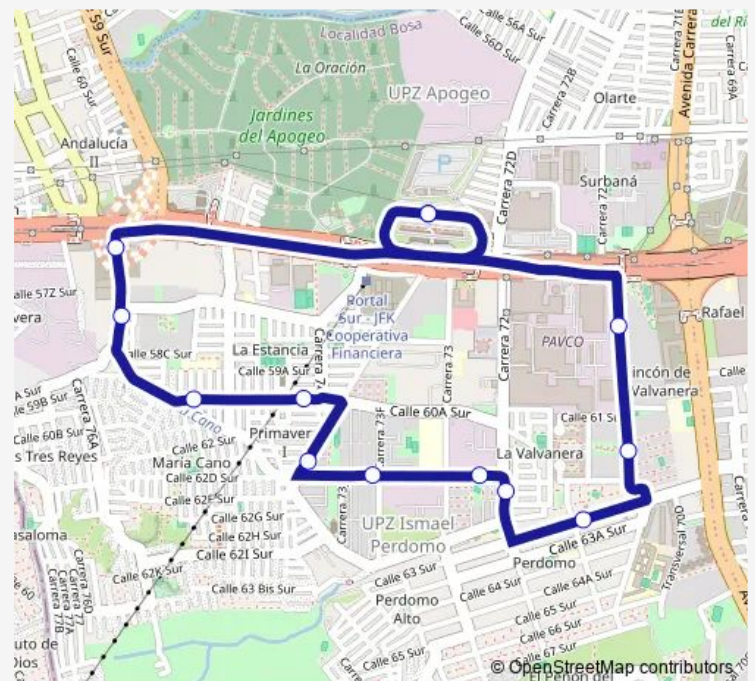

KR 76 - CL 58B Sur

KR 76 - CL 57R Sur

Portal Sur 10-6 Perdomo

Route schedule

Portal Sur 10-6 Perdomo — Portal Sur 10-6 Perdomo

Monday	03:30-00:30 ⁺¹
Tuesday	03:30-00:30 ⁺¹
Wednesday	03:30-00:30 ⁺¹
Thursday	03:30-00:30 ⁺¹
Friday	03:30-00:30 ⁺¹
Saturday	03:30-00:30 ⁺¹
Sunday	03:30-23:30

Route info

Direction: Portal Sur 10-6 Perdomo

Stops: 13

Trip Duration: 0 hour 42 min

10-6 — Perdomo

10-6 Bus time schedules and route maps are available in an offline PDF at busmaps.com. Use the busmaps.com website to see live bus times, train schedule or subway schedule, and step-by-step directions for all public transit in Bogota