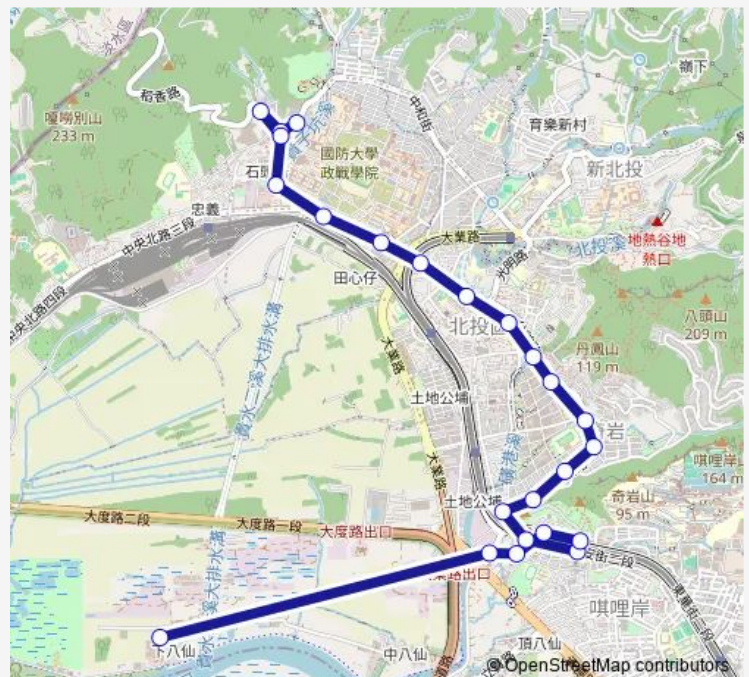

捷運唎哩岸站一(西安)

捷運唎哩岸站一(東華)

捷運唎哩岸站二(東華)

Route schedule

致遠新村 — 下八仙土地公廟

Monday 05:50-19:00

Tuesday 05:50-19:00

Wednesday 05:50-19:00

Thursday 05:50-19:00

Friday 05:50-19:00

Saturday 06:40-17:20

Sunday 06:40-17:20

Route info

Direction: 致遠新村

Stops: 24

Trip Duration: 17 hour 20 min

■ 小21 — 北投-八仙里

立農國小一

八仙里

下八仙土地公廟

小21 Bus time schedules and route maps are available in an offline PDF at busmaps.com. Use the busmaps.com website to see live bus times, train schedule or subway schedule, and step-by-step directions for all public transit in Taipei