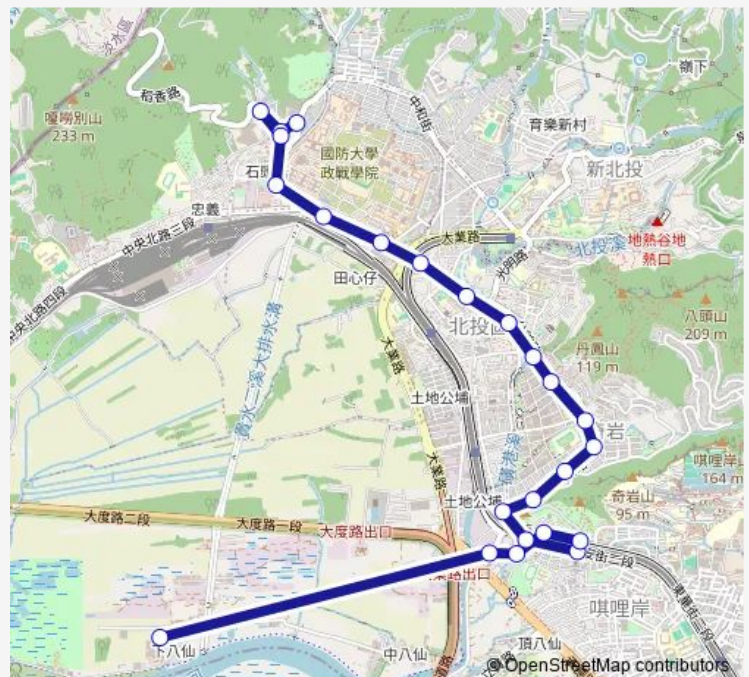

捷運唎哩岸站一(西安)

捷運唎哩岸站一(東華)

捷運唎哩岸站二(東華)

Route schedule

致遠新村 — 下八仙土地公廟

Monday 05:50-19:00

Tuesday 05:50-19:00

Wednesday 05:50-19:00

Thursday 05:50-19:00

Friday 05:50-19:00

Saturday 06:40-17:20

Sunday 06:40-17:20

Route info

Direction: 致遠新村

Stops: 24

Trip Duration: 6 hour 40 min

■ 小21 — 北投-八仙里

立農國小一

八仙里

下八仙土地公廟

小21 Bus time schedules and route maps are available in an offline PDF at busmaps.com. Use the busmaps.com website to see live bus times, train schedule or subway schedule, and step-by-step directions for all public transit in Taipei