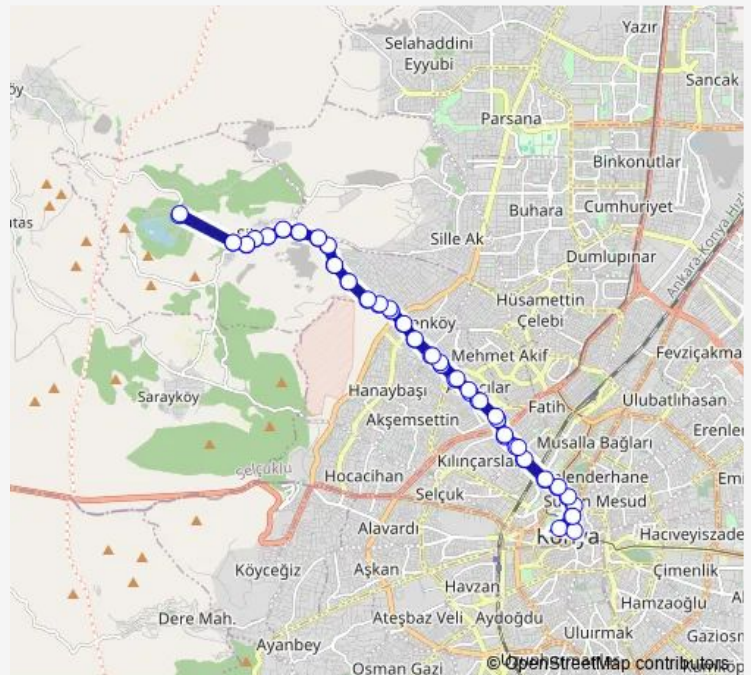

### Route schedule

Sille Baraji — Sille Baraji

Monday 06:35-23:30

Tuesday 06:35-23:30

Wednesday 06:35-23:30

Thursday 06:35-23:30

Friday 06:35-23:30

Saturday 06:45-23:25

### Route info

Direction: Sille Baraji

Stops: 61

Trip Duration: 1 hour 12 min

64-A — Sille - Sille

BusMaps

Yeditepe

Büyükbayram Ortaokulu