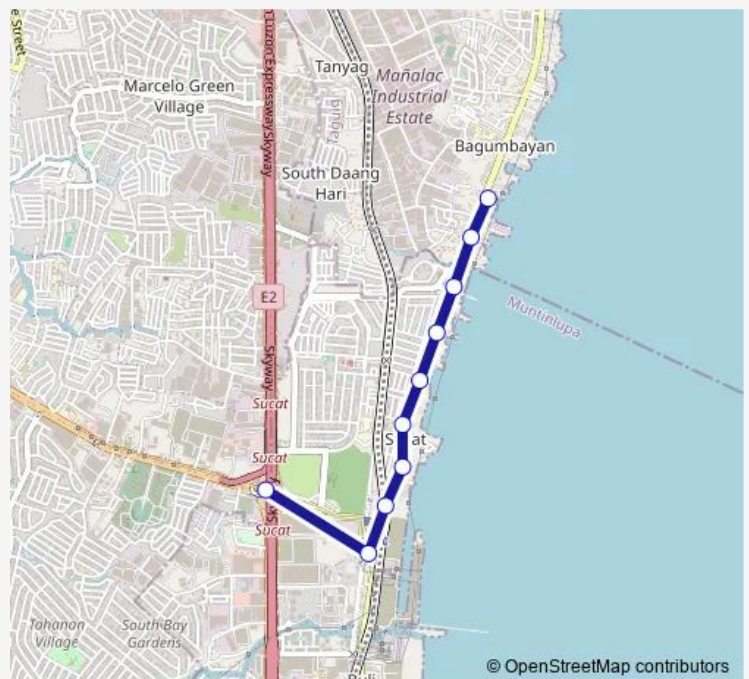

Manuel L. Quezon, Muntinlupa City, Manila

Manuel L. Quezon, Muntinlupa City, Manila

Dr A. Santos Ave, Parañaque City, Manila

Route schedule

Manuel L. Quezon, Manila — Dr A. Santos Ave, Parañaque City, Manila

Monday	00:00
Tuesday	00:00
Wednesday	00:00
Thursday	00:00
Friday	00:00
Saturday	00:00
Sunday	00:00

Route info

Direction: Manuel L. Quezon, Manila

Stops: 10

Trip Duration: 0 hour 15 min

© OpenStreetMap contributors

■ Sucat Hi-way - Bagumbayan

Direction

Dr A. Santos Ave, Parañaque City, Manila — Manuel L. Quezon, Manila

10 stops

[Open route schedule](#)

Dr A. Santos Ave, Parañaque City, Manila

Manuel L. Quezon, Muntinlupa City, Manila

Wednesday 00:00

Thursday 00:00

Friday 00:00

Saturday 00:00

Sunday 00:00

Route info

Direction: Dr A. Santos Ave, Parañaque City, Manila

Stops: 10