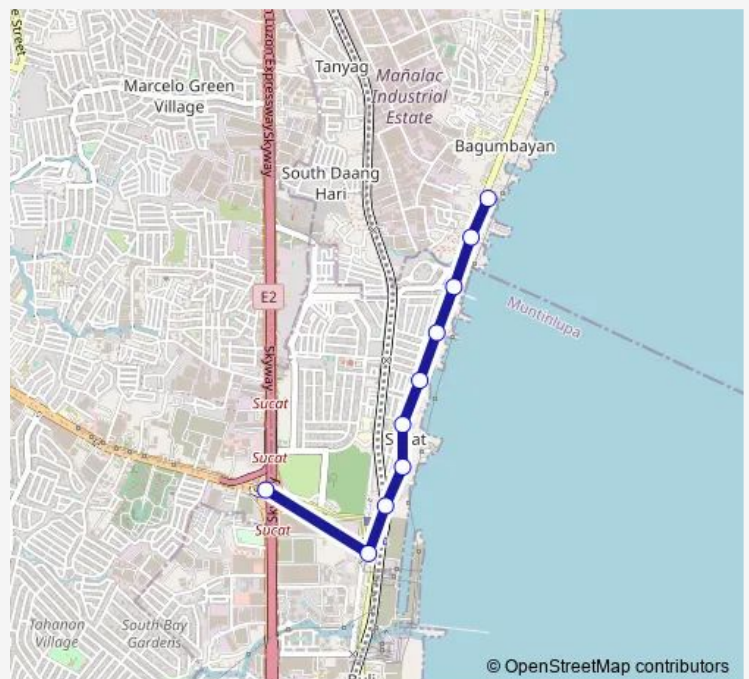

### Direction

Manuel L. Quezon, Manila — Dr A. Santos Ave, Parañaque City, Manila

10 stops

[Open route schedule](#)

Manuel L. Quezon, Manila

Manuel L. Quezon, Muntinlupa City, Manila

Manuel L. Quezon, Muntinlupa City, Manila

### Route schedule

Manuel L. Quezon, Manila — Dr A. Santos Ave, Parañaque City, Manila

Monday	00:00
Tuesday	00:00
Wednesday	00:00
Thursday	00:00
Friday	00:00
Saturday	00:00
Sunday	00:00

### Route info

Direction: Manuel L. Quezon, Manila

Stops: 10

Trip Duration: 0 hour 15 min

© OpenStreetMap contributors

■ Sucat Hi-way - Bagumbayan

**Direction**

Dr A. Santos Ave, Parañaque City, Manila — Manuel L. Quezon, Manila