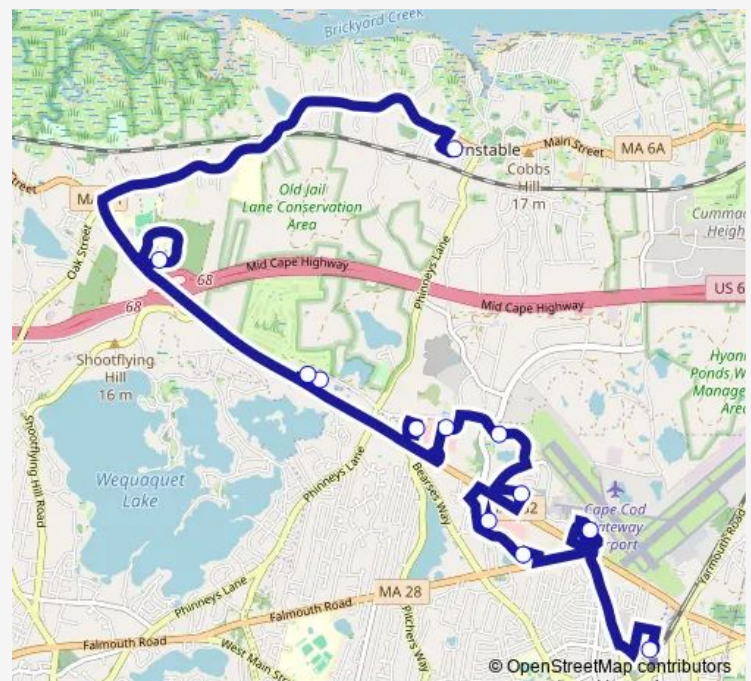

Wednesday 08:30-18:30

Thursday 08:30-18:30

Friday 08:30-20:30

Saturday 08:30-18:30

Sunday 08:30-17:30

Route info

Direction: Hyannis Transportation Center (Htc)

Stops: 12

Trip Duration: 0 hour 45 min

 Barnstable Villager

Direction

Courthouse Complex, Barnstable — Hyannis Transportation Center (Htc)

13 stops

[Open route schedule](#)

Courthouse Complex, Barnstable

Cape Cod Community College, West Barnstable