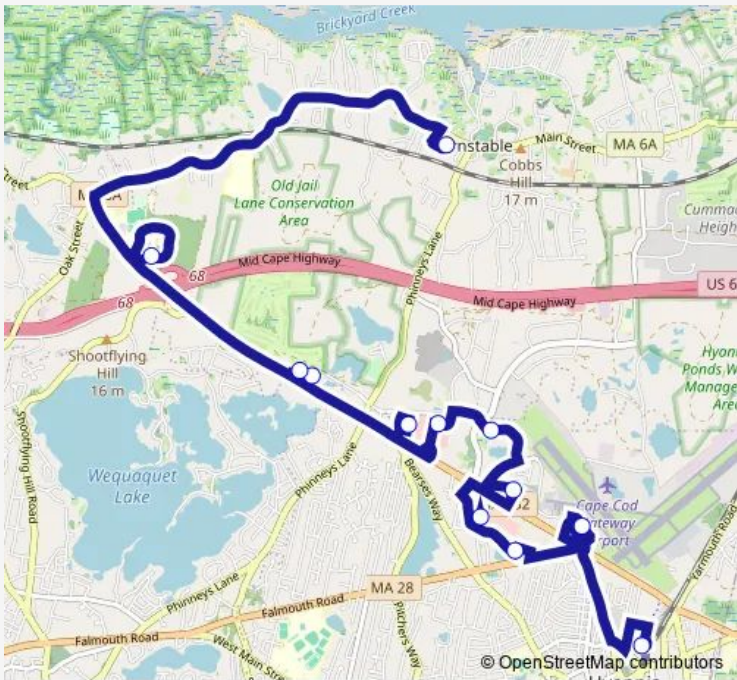

**Bus Barnstable Villager**

[Go to website](#)

**Direction**  
 Hyannis Transportation Center (Htc) — Courthouse Complex, Barnstable

12 stops

[Open route schedule](#)

- Hyannis Transportation Center (Htc)
- Barnstable Municipal Airport
- Cape Cod Mall Entrance/Route 28, Hyannis
- Cape Cod Mall (Mens Warehouse), Hyannis
- Capetown Plaza, Hyannis
- Harbor Community Health Center
- Festival Mall, Hyannis
- Super Stop & Shop (Liberty Square), Hyannis
- Cape Cod Five (Hq)
- Cape Cod Five
- Cape Cod Community College, West Barnstable
- Courthouse Complex, Barnstable

Route schedule  
 Hyannis Transportation Center (Htc) — Courthouse Complex, Barnstable

Monday	08:30-18:30
Tuesday	08:30-18:30
Wednesday	08:30-18:30
Thursday	08:30-18:30
Friday	08:30-20:30
Saturday	08:30-18:30
Sunday	—

**Route info**

Direction: Hyannis Transportation Center (Htc)

Stops: 12

Trip Duration: 0 hour 45 min

**Direction**

Courthouse Complex, Barnstable — Hyannis Transportation Center (Htc)

13 stops

[Open route schedule](#)

Monday 09:30-17:30

Tuesday 09:30-17:30

Wednesday 09:30-17:30

Thursday 09:30-17:30

Friday 09:30-19:30

Saturday 09:30-17:30

Sunday —

**Route info**