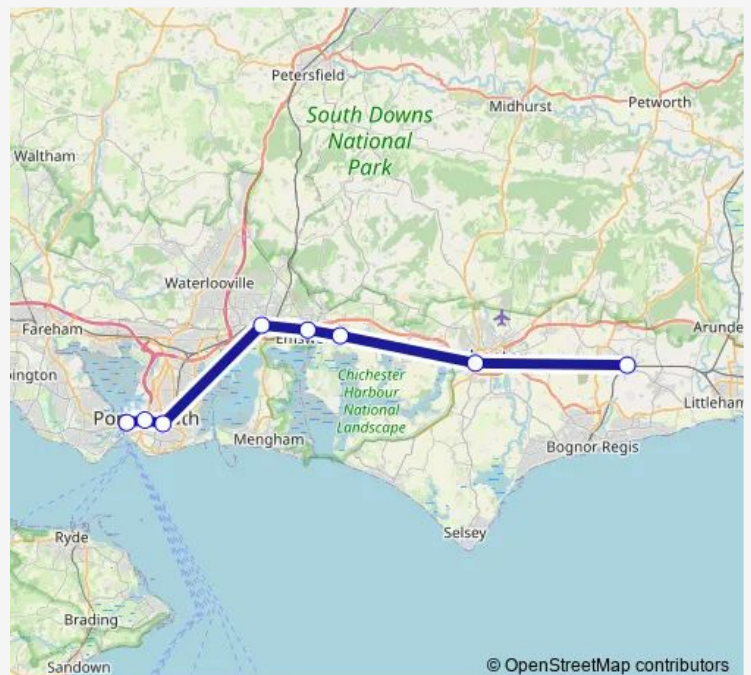

Rail Sn:Baa->Pmh SN train service from BAA to Pmh

[Go to website](#)

Direction

Barnham — Portsmouth Harbour

8 stops

[Open route schedule](#)

Barnham

Chichester

Southbourne

Emsworth

Havant

Fratton

Portsmouth & Southsea

Portsmouth Harbour

Route schedule

Barnham — Portsmouth Harbour

Monday 05:03-05:21

Tuesday 05:03-05:21

Wednesday 05:03-05:21

Thursday 05:03-05:21

Friday 05:03-05:21

Saturday 05:30-05:44

Sunday —

Route info

Direction: Barnham

Stops: 8

Trip Duration: 0 hour 41 min

■ Sn:Baa->Pmh — SN train service from BAA to Pmh

Sn:Baa->Pmh Rail time schedules and route maps are available in an offline PDF at busmaps.com. Use the busmaps.com website to see live bus times, train schedule or subway schedule, and step-by-step directions for all public transit in Portsmouth