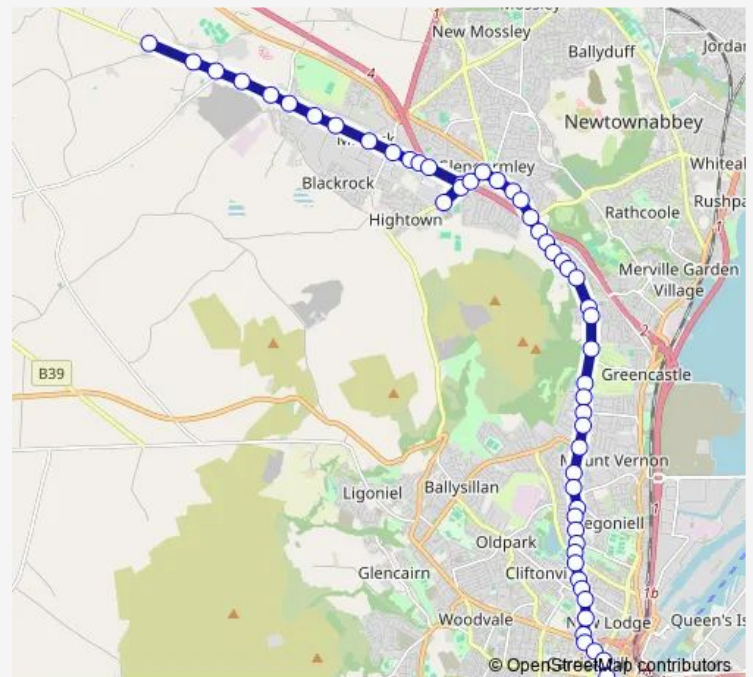

Bus 1E Roughfort - City Centre

[Go to website](#)

Direction

Roughfort Turning Circle — Donegall Place

55 stops

[Open route schedule](#)

Roughfort Turning Circle

Fort Road

Thursday 06:53-21:14

Friday 06:53-21:14

Saturday 07:08-21:18

Sunday 10:07-20:11

Route info

Direction: Roughfort Turning Circle

Stops: 55

Trip Duration: 0 hour 45 min