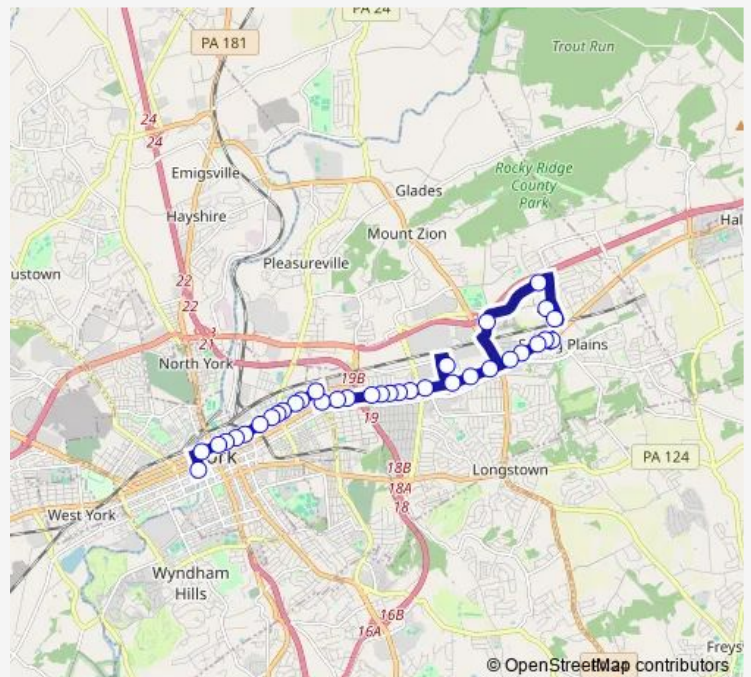

[Go to website](#)

**Direction**  
 York Transfer Center — Pleasant Acres Home  
 35 stops  
[Open route schedule](#)

- York Transfer Center
- W King St. at Beaver St. ob.
- S Duke at Market ob.
- E. Market St. at Queen St. ob.
- E. Market St. at Broad St. ob.
- E. Market St. at State St. ob.
- E. Market St. at Sherman St. ob.
- E. Market St. at Tremont St. ob.
- E. Market St. at Albemarle St. ob.
- E. Market St. at Lehman St. ob.
- E. Market St at Harrison St ob.
- E. Market St. at Ogontz St. ob.
- E. Market St. at Yale St. ob.
- E. Market St. at Eastern Blvd. ob.
- E. Market St. at Keesey St. ob.
- E. Market St. at Vernon St. ob.
- E. Market St. at Kershaw St. ob.
- E. Market St. at Royal St. ob.
- 2500 E. Market St. ob.
- East York Walmart
- 2516 Industrial Hwy ob.

### Route schedule

York Transfer Center — Pleasant Acres Home

Monday	05:30-22:00
Tuesday	05:30-22:00
Wednesday	05:30-22:00
Thursday	05:30-22:00
Friday	05:30-22:00
Saturday	07:00-21:00
Sunday	09:00-17:00

### Route info

Direction: York Transfer Center  
 Stops: 35  
 Trip Duration: 0 hour 48 min

1E — East York

Industrial Hwy. at Memory Ln. ob.

300 Memory Ln. ob.

Pleasant Valley Rd.at Whiteford Rd.

Galleria West - Target

## Route info

Direction: York Transfer Center

Stops: 11

Trip Duration: 0 hour 10 min

**Direction**

Pleasant Acres Home — York Transfer Center

28 stops

[Open route schedule](#)