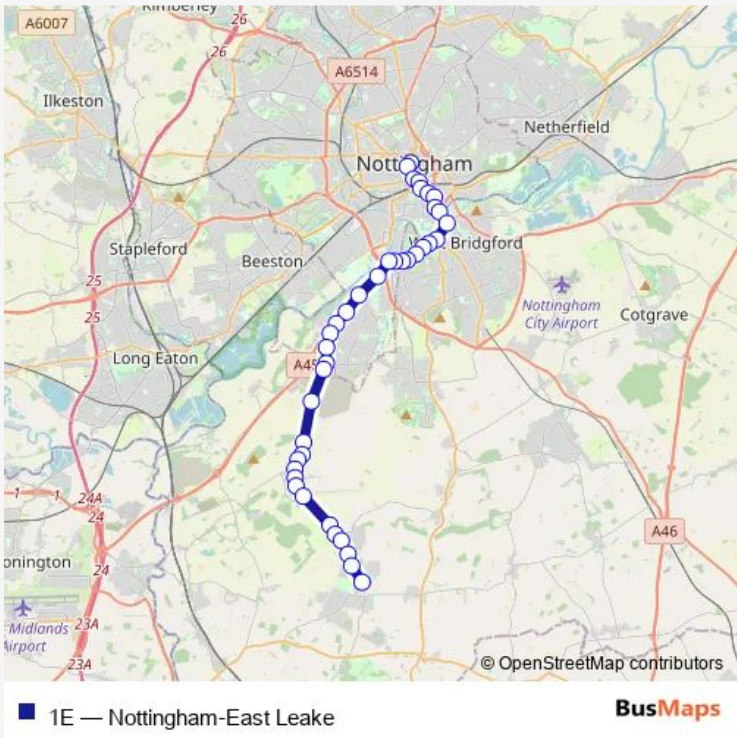

Bus 1E Nottingham-East Leake

[Go to website](#)

Direction
 East Leake Academy Bus Park — NTU Clifton
 20 stops
[Open route schedule](#)

- East Leake Academy Bus Park
- Lantern Lane
- St Marys Crescent
- Gypsum Works
- Bunny Lane
- Highthorn Farm
- Ridgeway Plantation
- Gypsum Way
- Eyres Lane
- Leake Road
- Curzon Street
- Wallace Street
- Nottingham Road
- Nottingham Road
- Fairham Way
- Clifton Pastures
- The Dip
- Man of Trent
- Clifton Green
- NTU Clifton

Route schedule
 East Leake Academy Bus Park — NTU Clifton

Monday	15:15
Tuesday	15:15
Wednesday	15:15
Thursday	15:15
Friday	15:15
Saturday	—
Sunday	—

Route info
 Direction: East Leake Academy Bus Park
 Stops: 20
 Trip Duration: 0 hour 19 min

Direction

Beastmarket Hill — East Leake Academy Bus Park

40 stops

[Open route schedule](#)

Beastmarket Hill

Maid Marian Way

Collin Street

Nottingham Railway Station

Stops: 40

Trip Duration: 0 hour 44 min

The Farmhouse

Nottingham Road

Nottingham Road

Bidwell Crescent

Wallace Street

Curzon Street