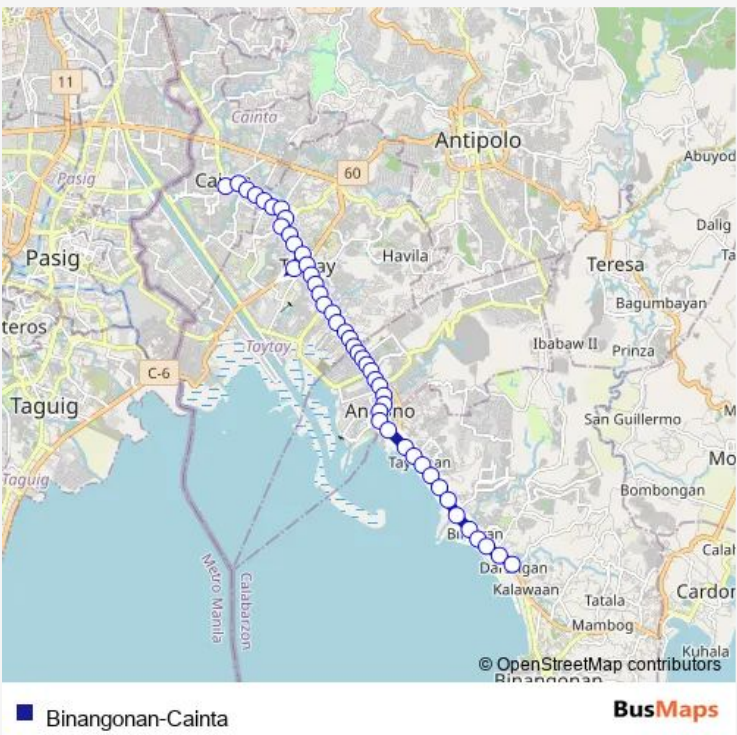

Bus Binangonan-Cainta

[Go to website](#)

Direction
 Elementary School, Cainta, Manila — Manila East Rd, Binangonan, Manila

46 stops

[Open route schedule](#)

- Elementary School, Cainta, Manila
- Bonifacio Ave, Cainta, Manila
- Marketplace, Cainta, Manila
- Francisco / Bonifacio Ave Intersection, Cainta, Manila
- Dental Clinic, Taytay, Manila
- Rizal Avenue, Taytay, Manila
- Rizal Ave / Pulumbarit Intersection, Taytay, Manila
- J. Sumulong St / Adhika Intersection, Taytay, Manila
- Rizal Ave / Gonzaga Intersection, Taytay, Manila
- Rizal Ave / B.A. Cruz Intersection, Taytay, Manila
- Rosario Ocampo Elementary School, Rosario Ocampo Elementary School
- Rizal Avenue, Taytay, Manila
- Market Rd, Taytay, Manila
- Rodriguez Ave, Taytay, Manila
- Manila Road East, Taytay, Manila
- Manila Road East / Talisay Intersection, Taytay, Manila
- Coca-Cola Warehouse, Manila Road East, Taytay, Manila
- Manila Road East, Taytay, Manila
- Manila Road East, Taytay, Manila
- Manila Road East, Taytay, Manila

Route schedule
 Elementary School, Cainta, Manila — Manila East Rd, Binangonan, Manila

Monday	00:00
Tuesday	00:00
Wednesday	00:00
Thursday	00:00
Friday	00:00
Saturday	00:00
Sunday	00:00

Route info

Direction: Elementary School, Cainta, Manila

Stops: 46

Trip Duration: 1 hour 5 min

Manila Road East / Dela Cuesta Intersection, Taytay, Manila

Manila Road East, Taytay, Manila

Manila East Rd, Angono, Manila

Manila East Rd, Angono, Manila

Manila East Rd / Botong Francisco Ave, Angono, Manila

Manila East Rd, Angono, Manila

Manila East Rd / Baytown Intersection, Angono, Manila

Manila East Rd / Quezon, Angono, Manila

Quezon Ave, Angono, Manila

Quezon Ave, Angono, Manila

Quezon Ave / R. Tolentino Intersection, Angono, Manila