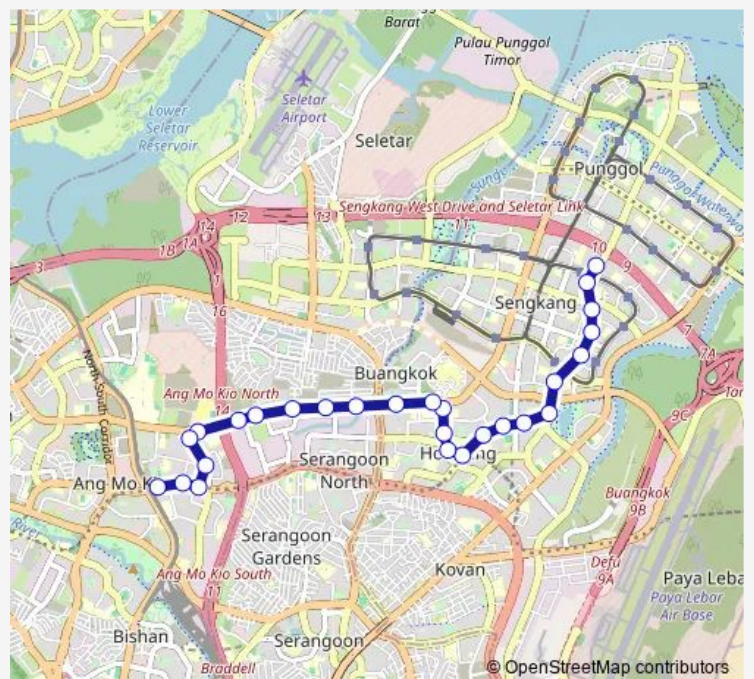

Techplace 2

Aft Blk 5000

Bef Cte

Route schedule

Blk 190c — Opp Ang Mo Kio Stn

Monday 06:48

Tuesday 06:48

Wednesday 06:48

Thursday 06:48

Friday 06:48

Saturday —

Sunday —

Route info

Direction: Blk 190c

Stops: 27

Trip Duration: 0 hour 38 min

88a

BusMaps

Opp Ite Coll Ctrl

Blk 540

Blk 555

Blk 452

Blk 427

Opp Ang Mo Kio Stn