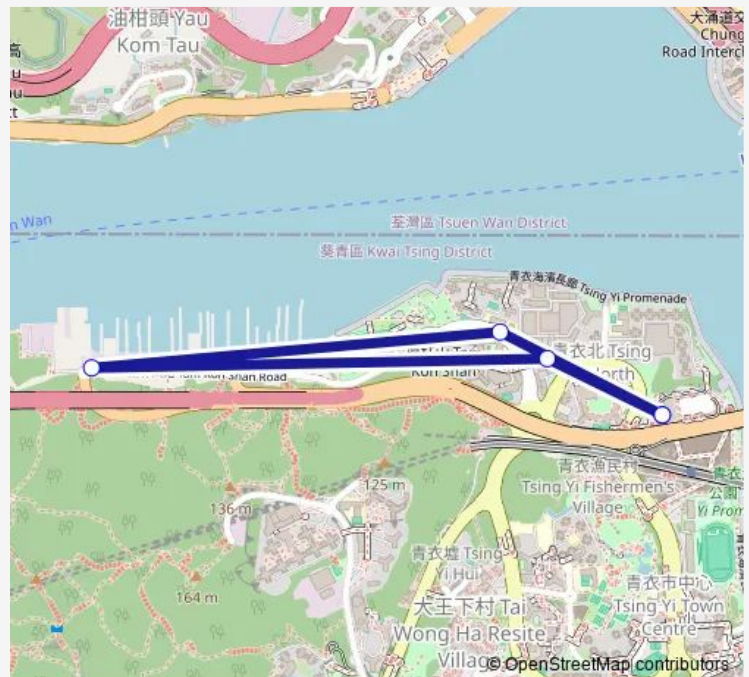

Bus 88A Tsing Yi Station - TAM KON Shan Road (Circular) (Short Working Services)

[Go to website](#)

Direction

TSING YI MTR STATION MINIBUS TERMINUS — TSING YI MTR STATION MINIBUS TERMINUS

5 stops

[Open route schedule](#)

TSING YI MTR STATION MINIBUS TERMINUS

CHEUNG ON BUS TERMINUS|CHEUNG ON ESTATE MINIBUS TERMINUS

TAM KON SHAN ROAD, NEAR THE HONG KONG SHIP-YARD LTD

TAM KON SHAN ROAD, NEAR CNEC LUI MING CHOI PRIMARY SCHOOL

TSING YI MTR STATION MINIBUS TERMINUS

Route schedule

TSING YI MTR STATION MINIBUS TERMINUS — TSING YI MTR STATION MINIBUS TERMINUS

Monday	09:00-16:00
Tuesday	09:00-16:00
Wednesday	09:00-16:00
Thursday	09:00-16:00
Friday	09:00-16:00
Saturday	09:00-16:00
Sunday	06:30-16:00

Route info

Direction: TSING YI MTR STATION MINIBUS TERMINUS

Stops: 5

Trip Duration: 0 hour 11 min

88A Bus time schedules and route maps are available in an offline PDF at busmaps.com. Use the busmaps.com website to see live bus times, train schedule or subway schedule, and step-by-step directions for all public transit in Tsuen Wan