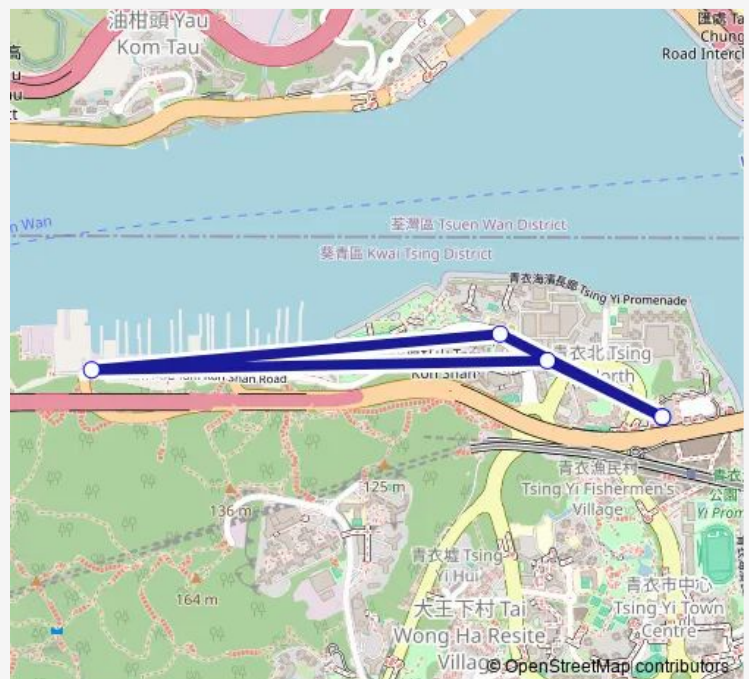

Bus 88a Tsing YI Station - TAM KON Shan Road (Circular) (Short Working Services)

[Go to website](#)

Direction

Tsing YI MTR Station Minibus Terminus — Tsing YI MTR Station Minibus Terminus

5 stops

[Open route schedule](#)

Tsing YI MTR Station Minibus Terminus

Route schedule

Tsing YI MTR Station Minibus Terminus — Tsing YI MTR Station Minibus Terminus

Monday	09:00-16:00
Tuesday	09:00-16:00
Wednesday	09:00-16:00
Thursday	09:00-16:00
Friday	09:00-16:00
Saturday	09:00-16:00
Sunday	06:30-16:00

Route info

Direction: Tsing YI MTR Station Minibus Terminus

Stops: 5

Trip Duration: 0 hour 11 min

■ 88a — Tsing YI Station - TAM KON Shan Road (Circular) (Short Working Services) **BusMaps**

88a Bus time schedules and route maps are available in an offline PDF at busmaps.com. Use the busmaps.com website to see live bus times, train schedule or subway schedule, and step-by-step directions for all public transit in Tsuen Wan