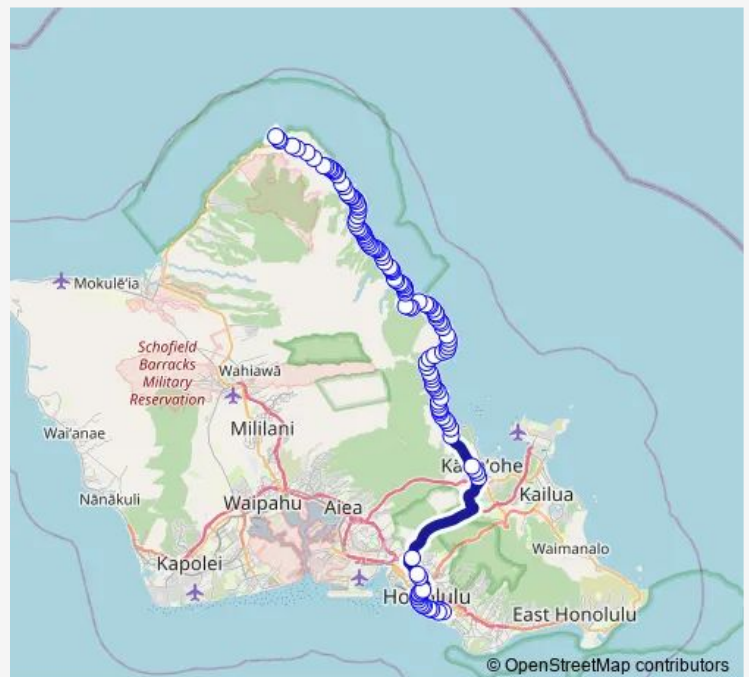

Bus 88A North Shore Express

[Go to website](#)

Direction
 Kona ST + OPP Keeaumoku ST (Ns) — Turtle BAY Resort
 119 stops
[Open route schedule](#)

- Kona ST + OPP Keeaumoku ST (Ns)
- Mahukona ST + Atkinson Dr
- ALA Moana BL + ALA Moana Center
- ALA Moana BL + Queen St
- ALA Moana BL + Kamakee St
- ALA Moana BL + Ward Ave
- ALA Moana BL + Koula St
- ALA Moana BL + Coral St
- ALA Moana BL + South St
- ALA Moana BL + Punchbowl St
- ALA Moana BL + Richards St
- Alakea ST + Nimitz Hwy
- Alakea ST + S King St
- Alakea ST + S Hotel St
- Vineyard BL + Liliha St
- Vineyard BL + Palama St
- Likelike HWY + School St
- Kahekili HWY + Kulukeoe St
- Kahekili HWY + Keaahala Rd
- Kahekili HWY + Kahuhipa St
- Kahekili HWY + Haiku Rd

Route schedule

Kona ST + OPP Keeaumoku ST (Ns) — Turtle BAY Resort

| | |
|-----------|-------------|
| Monday | 16:25-17:05 |
| Tuesday | 16:25-17:05 |
| Wednesday | 16:25-17:05 |
| Thursday | 16:25-17:05 |
| Friday | 16:25-17:05 |
| Saturday | — |
| Sunday | — |

Route info

Direction: Kona ST + OPP Keeaumoku ST (Ns)
 Stops: 119
 Trip Duration: 1 hour 49 min

■ 88A — North Shore Express

Kahekili HWY + OPP Ahuimanu PI

Kahekili HWY + Ahuimanu Rd

Kahekili HWY + Ahaolelo Rd