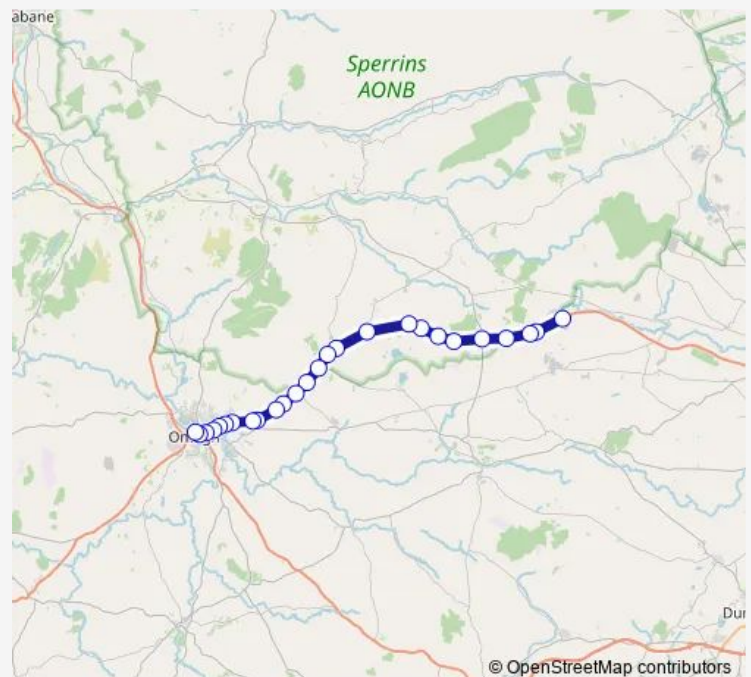

Thursday 08:00

Friday 08:00

Saturday —

Sunday —

Route info

Direction: Teebane Xrds

Stops: 26

Trip Duration: 0 hour 40 min